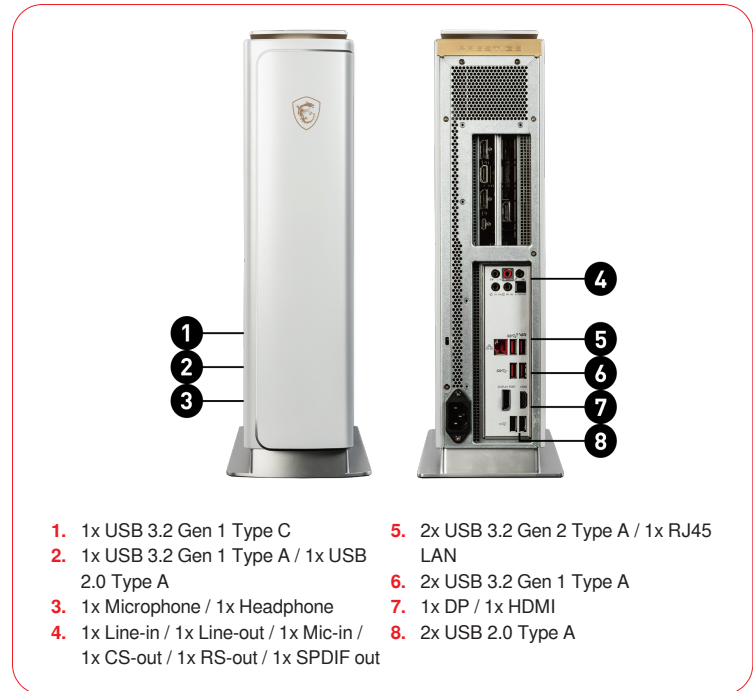

5K2K Resolution Support

5K2K Resolution Support

Create with detail and make everything clear, even you never notice.

Creator Center

An optimized software with various system modes and resources for a wide range of scenarios and needs.

CONNECTIONS

- | | |
|--|--|
| 1. 1x USB 3.2 Gen 1 Type C | 5. 2x USB 3.2 Gen 2 Type A / 1x RJ45 LAN |
| 2. 1x USB 3.2 Gen 1 Type A / 1x USB 2.0 Type A | 6. 2x USB 3.2 Gen 1 Type A |
| 3. 1x Microphone / 1x Headphone | 7. 1x DP / 1x HDMI |
| 4. 1x Line-in / 1x Line-out / 1x Mic-in / 1x CS-out / 1x RS-out / 1x SPDIF out | 8. 2x USB 2.0 Type A |