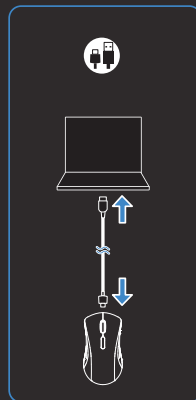

Lenovo Accessory Central

<https://support.lenovo.com/accessories/legion_m600>