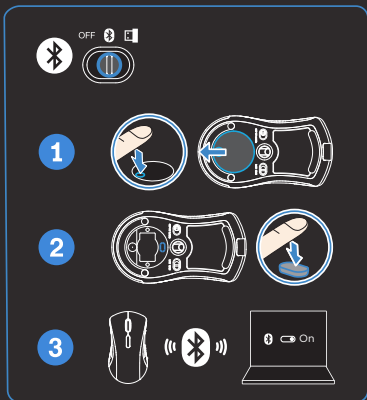

Lenovo Accessory Central

<https://support.lenovo.com/accessories/legion_m600>