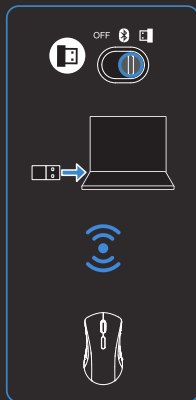

Lenovo Accessory Central

<https://support.lenovo.com/accessories/legion_m600>