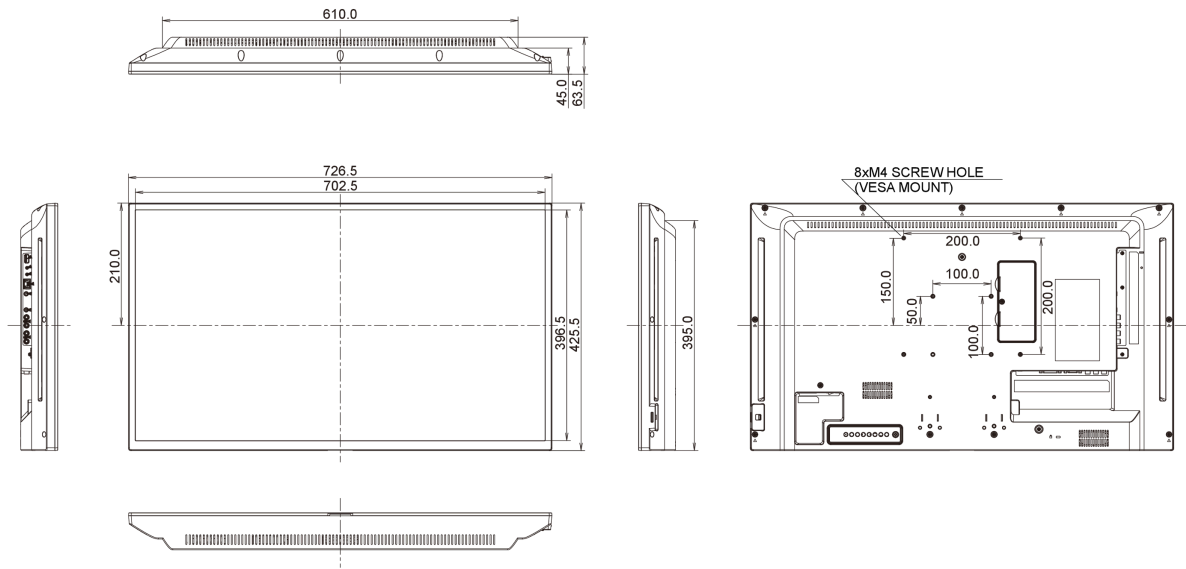

08 SUSTAINABILITY

Regulations	CB, CE, TÜV-Bauart, RoHS support, ErP, WEEE, CU, REACH
Energy efficiency class (Regulation (EU) 2017/1369)	G
REACH SVHC	above 0.1%: Lead

09 DIMENSIONS / WEIGHT

Product dimensions W x H x D	726.5 x 425.4 x 65.1mm
Box dimensions W x H x D	818 x 547 x 139mm
Weight (without box)	5.7kg
Weight (with box)	7,7kg
EAN code	4948570119486