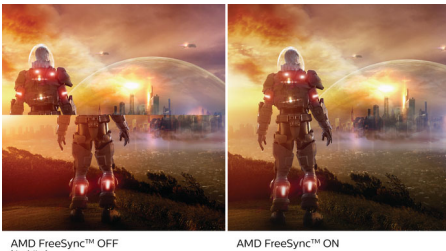

Immersive visuals

- VA display delivers awesome images with wide viewing angles
- 16:9 Full HD display for crisp, detailed images
- SmartContrast for rich black details

The gaming advantage is yours

- AMD FreeSync™ Premium; tear free, stutter free, fluid gaming
- 144 Hz refresh rates for ultra-smooth, brilliant images
- 1 ms (MPRT) fast response for crisp images and smooth gameplay
- SmartImage game mode optimised for gamers
- Ultra Wide-Color wider range of colours for a vivid picture

PHILIPS

Gaming monitor
E Line 27" (68.6 cm), 1920 x 1080 (Full HD)

Highlights

VA display

The Philips VA LED display uses an advanced multi-domain vertical alignment technology that gives you super-high static contrast ratios for extra-vivid and bright images. While standard office applications are handled with ease, it is especially suitable for photos, web browsing, films, gaming and demanding graphical applications. Its optimised pixel management technology gives you a 178/178 degree extra-wide viewing angle, resulting in crisp images.

AMD FreeSync™ Premium

Gaming shouldn't be a choice between choppy gameplay or broken frames. AMD FreeSync™ Premium equips serious gamers with a fluid, tear-free gameplay experience at peak performance. There are no compromises, game confidently with a high refresh rate, low framerate compensation and low latency.