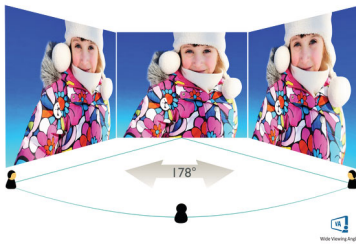

PHILIPS

Gaming monitor
E Line 27" (68.6 cm), 1920 x 1080 (Full HD)

Highlights

VA display

The Philips VA LED display uses an advanced multi-domain vertical alignment technology that gives you super-high static contrast ratios for extra-vivid and bright images. While standard office applications are handled with ease, it is especially suitable for photos, web browsing, films, gaming and demanding graphical applications. Its optimised pixel management technology gives you a 178/178 degree extra-wide viewing angle, resulting in crisp images.

Specifications

Picture/Display

- LCD panel type: VA LCD
- Backlight type: W-LED system
- Panel Size: 27 inch/68.6 cm
- Display Screen Coating: Anti-Glare, 3H, Haze 25%
- Effective viewing area: 597.89 (H) x 336.31 (V) mm
- Aspect ratio: 16:9
- Maximum resolution: 1920 x 1080 @ 144 Hz*
- Pixel Density: 82 PPI
- Response time (typical): 4 ms (Grey to Grey)*
- MPRT: 1 ms
- Brightness: 350 cd/m²
- Contrast ratio (typical): 3000:1
- SmartContrast: Mega Infinity DCR
- Pixel pitch: 0.3114 x 0.3114 mm
- Viewing angle: 178° (H)/178° (V), @ C/R > 10
- Picture enhancement: SmartImage game
- Colour gamut (typical): NTSC 101.5%*, sRGB 121.9%*
- Display colours: 16.7 M
- Scanning Frequency: HDMI: 30 - 160 kHz (H)/48 - 144 Hz (V), DP: 30 - 200 kHz (H)/48 - 144 Hz (V)
- sRGB
- Flicker-free
- LowBlue Mode
- EasyRead
- AMD FreeSync™ technology: Premium