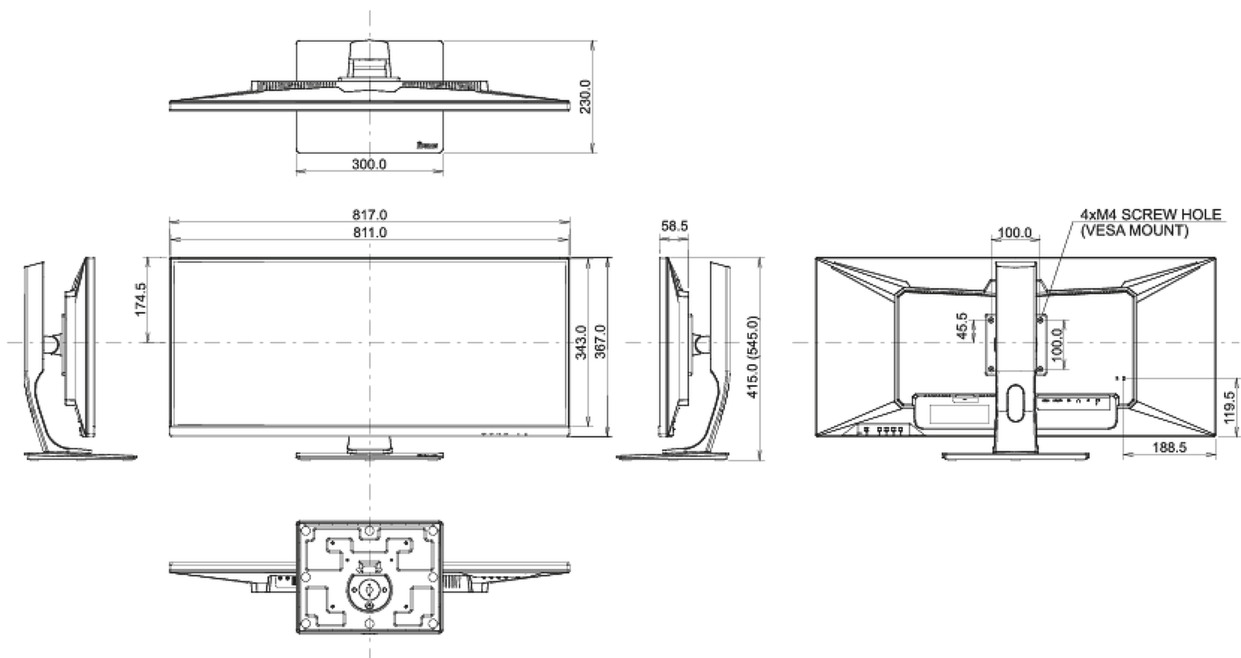

04 MECHANICAL

Display position adjustments	height, swivel, tilt
Height adjustment	130mm
Swivel stand	90°; 45° left; 45° right
Tilt angle	22° up; 3° down
VESA mounting	100 x 100mm

05 ACCESSORIES INCLUDED

07 SUSTAINABILITY

Regulations	CE, TÜV-Bauart, EAC, VCCI-B, PSE, Energy Star
Energy efficiency class	A
Other	REACH SVHC above 0.1%: Lead

08 DIMENSIONS / WEIGHT

Product dimensions W x H x D	817 x 415 (545) x 230mm
Weight (without box)	9.5kg
EAN code	4948570117147

09 EU ENERGY EFFICIENCY LABEL

Energy efficiency class	A
Visible screen diagonal	86.7cm; 34"; (34" segment)

All trademarks and registered trademarks acknowledged. E & O E. Specification subject to change without notice. All LCD's comply with ISO-9241-307:2008 in connection with pixel defects.