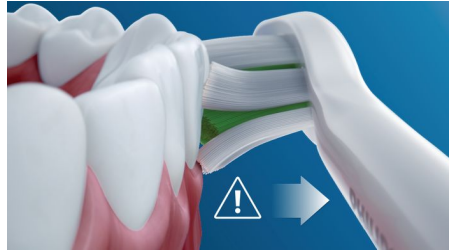

Highlights

Say goodbye to plaque

Densely-packed, high-quality bristles remove up to 7 x more plaque than a manual toothbrush. And the specially curved power tip makes reaching the teeth at the back of your mouth a breeze.

Too much pressure?

You may not notice if you're brushing too hard, but your toothbrush will. If you start taking it out on your gums, the toothbrush will make a pulsing sound as a reminder to ease off on the pressure.