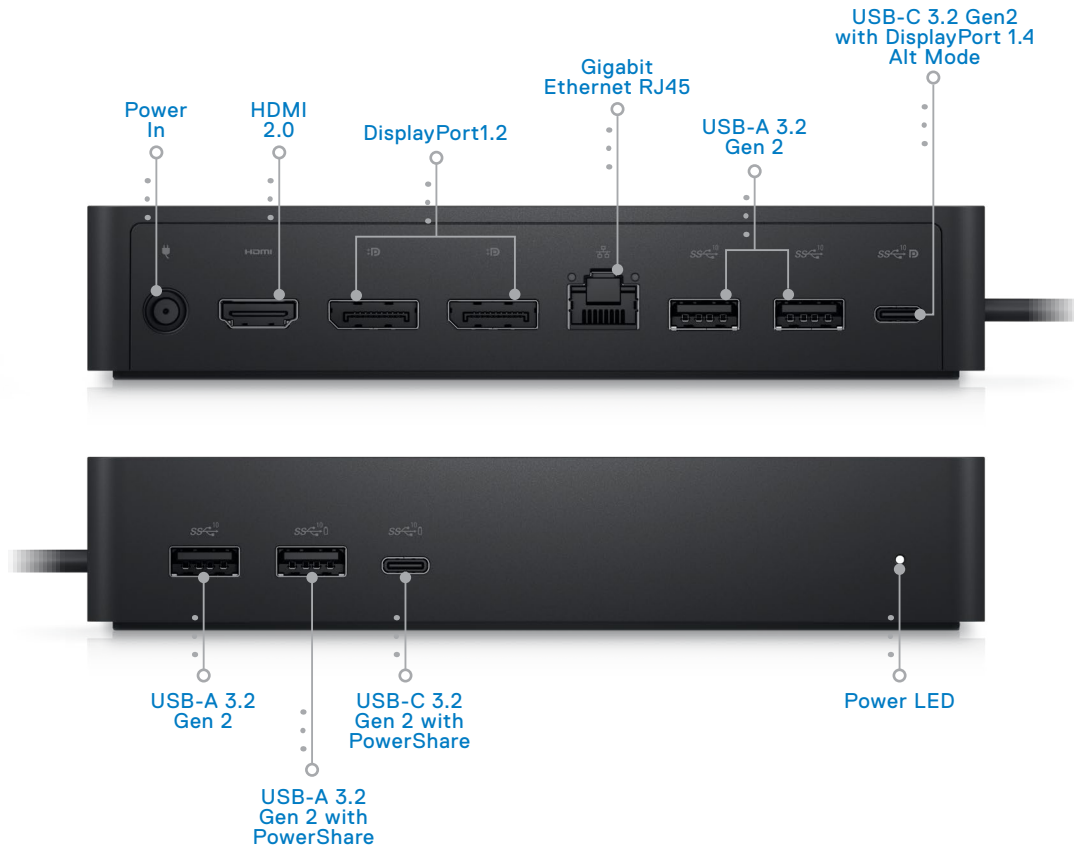

## Uncompromised Productivity

Create a productive environment with enhanced flexibility with the highest number of ports on a universal dock<sup>1</sup>. Connect multiple devices and displays with 4 x USB-A ports, 2 x USB-C ports and 4 video ports.

## Intelligent Management

Intelligent management capabilities make it easier to deploy, manage and upgrade the docks in your environment. Streamline the deployment and management of all the docks with a single firmware.

## Limitless compatibility.

The ultimate universal dock for any USB-C notebook, with fast charging, highest number of display support<sup>1</sup>, and the highest number of ports<sup>1</sup>, it allows you to create your workspace the way you like it.