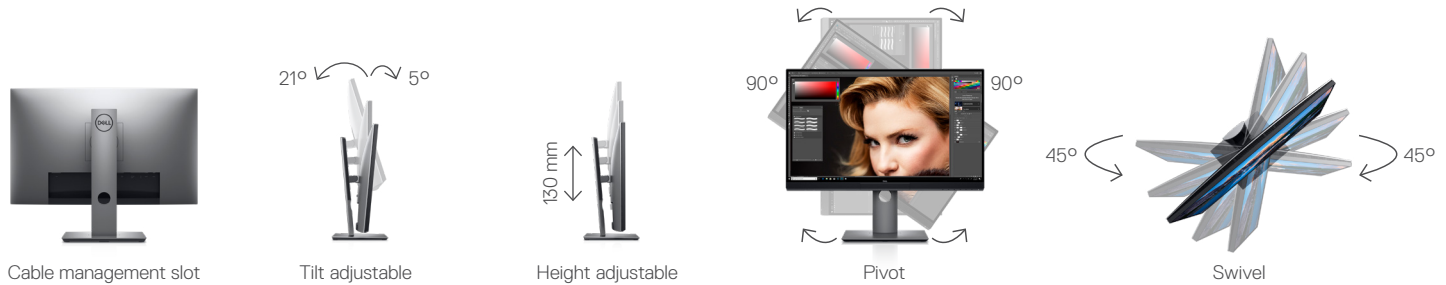

# Connectivity and Accessories

DELL ULTRASHARP 27 4K PREMIERCOLOR MONITOR | UP2720Q

Purposeful design, built for ergonomic comfort.