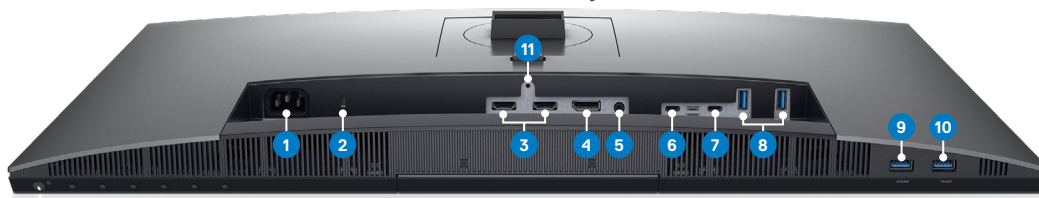

Connectivity

1 AC Power	5 Audio Line-Out¹⁰	9 USB Downstream with Power Charging
2 Security-lock slot	6 Thunderbolt™ 3 Upstream (USB-C)	10 USB Downstream
3 HDMI port (x2)	7 Thunderbolt™ 3 Downstream (USB-C)	11 Stand Lock
4 DisplayPort In	8 USB Downstream (x2)	

RECOMMENDED ACCESSORIES

Maximize your viewing comfort and improve your productivity on this articulating arm designed with height adjustability, tilt, swivel and pivot features. Attach it easily with a snap to the VESA mount.

Optimize conference calls and multimedia streaming with exceptional audio clarity. Minimize background noise with the dual mic array and echo-cancelling feature.

Enjoy a uniquely designed, arc-shaped mouse that fits into virtually any workspace and boost productivity with a keyboard that features multi-OS support and popular shortcut keys.

* Dell monitors are #1 Worldwide for 7 consecutive years (2013, Q2 to 2020, Q2)! Source: IDC Worldwide Quarterly PC Monitor Tracker, Q2, 2020.

1 Based on Dell analysis of publicly available data, July 2019.

2 Data transfer speeds may vary among different USB devices, system configurations, and other factors.

3 As compared to other PC I/O connection technologies including eSATA, USB, and IEEE 1394 Firewire. Performance will vary depending on the specific hardware and software used. Must use a Thunderbolt-enabled device.

4 Source: Based on Principled Technologies Report commissioned by Dell, "Improve productivity with the new Dell P Series monitors in a dual-display configuration", November 2018. Actual results will vary. Full report: <https://www.principledtechnologies.com/Dell/P2419H_monitor_productivity_1118.pdf>

5 Learn more about Dell Display Manager software and where to download at dell.com/ddm

6 For a copy of the Limited Hardware Warranty, write to Dell USA LP, Attn: Warranties, One Dell Way, Round Rock, TX 78682 or see dell.com/warranty.

7 Advanced Exchange: Dell will send you a replacement monitor the next business day in most cases, if deemed necessary after phone/online diagnosis. Shipping times may vary by location and for monitors 55" and above. Fee charged for failure to return defective unit. See dell.com/servicecontracts/global.

8 Availability varies, please visit www.dell.com/support for details.

9 Maximum power consumption with maximum luminance and USB active

10 Headphone use is not supported for the audio line out connector

Dell.com/monitors

Product availability varies by country. Please contact your Dell representative for more information.

© 2020 Dell Inc. All rights reserved.