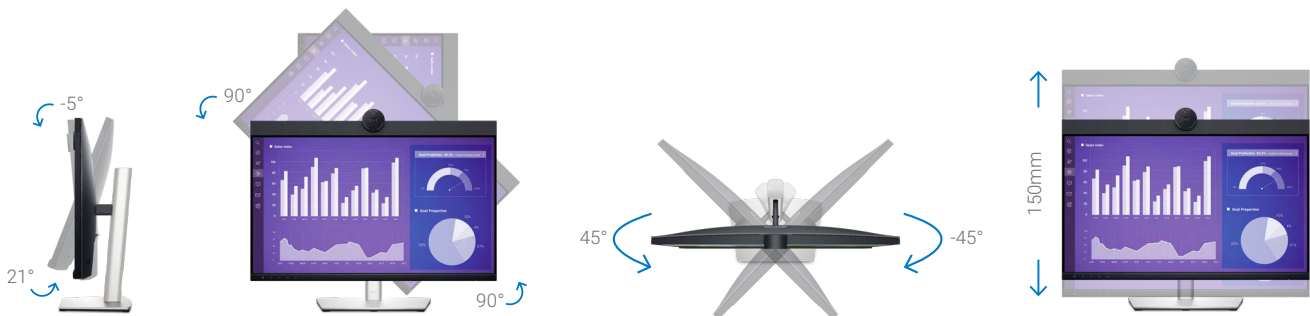

Designed with purpose

The small base and elegant cable management system hides cords within the monitor riser.

Easy-to-use

Navigate the onscreen menu and adjust settings with a convenient joystick control.

Work comfortably

Experience made-for-you comfort by tilting, swiveling, pivoting and adjusting the height of your monitor (150mm max).

Dell Display Manager

Improved multitasking

Organize your screen with Easy Arrange and save profiles with Easy Arrange Memory.