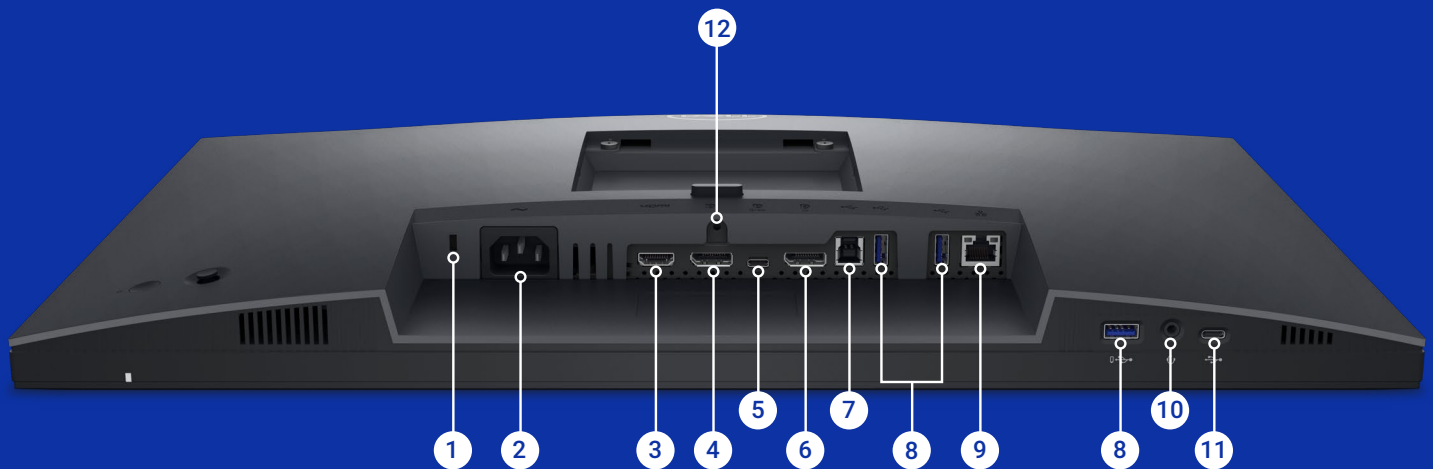

Ports & Slots

1	Security lock slot¹	8	USB 3.2 Gen1 Type-A downstream
2	Power connector	9	RJ45
3	HDMI	10	3.5mm headphone jack
4	DisplayPort 1.2	11	USB 3.2 Gen1 Type-C downstream
5	USB 3.2 Gen1 Type-C upstream	12	Stand lock feature
6	DP-out		
7	USB 3.2 Gen1 Type-B upstream		

¹ Based on Kensington Security Slot™