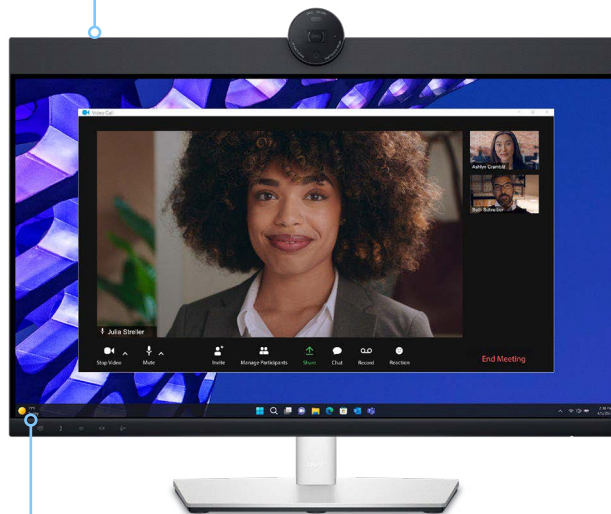

Connect like you're there

World's first 23.8-inch FHD video conferencing monitor certified for both Microsoft Teams and Zoom.¹

Effortless collaboration

Look your best, always, with an intelligent webcam that includes a 2K QHD Sony STARVIS™ sensor. Experience automatic focus, light adjustments, enhanced visual clarity. Communicate clearly with integrated dual array echo cancellation mics and two 5W speakers.

Easier connections

Secure interactions with automatic camera disable and get to work fast with Dell ExpressSign-in that senses when you are close and signs you in via Windows Hello. Launch Team meetings effortlessly on this Certified for Microsoft Teams monitor.

Connect like you're there

Look great always with an intelligent webcam that includes a 2K QHD Sony STARVIS™ sensor and multi-element lens to deliver crystal clear images.

Adjust to your comfort

Tilt, swivel, pivot and height adjustable (150mm max).

Connect like you're there

Make the world take notice

The intelligent webcam includes a 2K QHD Sony STARVIS™ sensor and multi-element lens to deliver crystal clear images.

Communicate clearly with built-in dual echo cancellation mics and two 5W speakers strategically positioned at the top of the monitor for an immersive audio experience.