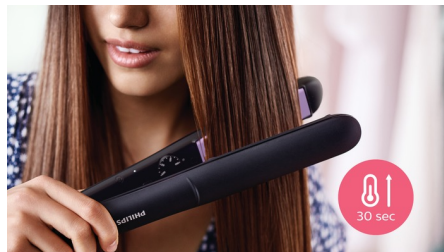

Fast heat-up time

The straightener has a fast heat-up time, being ready to use in 30 seconds.