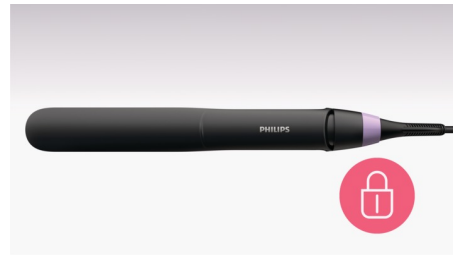

Key-lock function

The plates can be locked together for safe and easy storage.