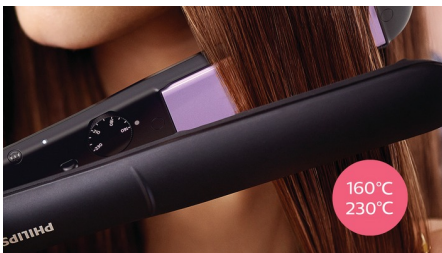

Temperature range

Choose from a temperature range from 160°C up to 230°C to secure long-lasting results while minimising the risk of hair damage.