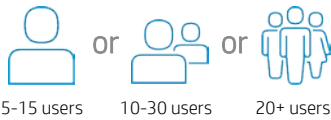

USERS

TYPE OF DOCUMENTS

FUNCTION

MANAGEMENT

Consider devices designed for 3-10 users

Many of the HP OfficeJet, PageWide, and LaserJet Pro devices listed on [pages 8 and 11-12](#) are an excellent choice for small work teams or for remote branches in enterprise environments. They offer Pro level security and manageability at an affordable price.

How to select the right device for your enterprise

When choosing an imaging and printing product for your company's large work team, workgroup, or department, you should consider some additional questions.

How many users will print how many pages each month? Consider:

- The recommended number of users
- The recommended monthly page volume (RMPV)¹³

What kinds of documents do you primarily print?

- HP PageWide devices offer HP's lowest print operating costs,⁴ and great energy efficiency,³ while delivering professional everyday document quality at HP's fastest speeds²
- HP LaserJets deliver leading laser performance, with print-shop quality output for impressive colour marketing materials
- Monochrome LaserJets offer HP's best value for black-only prints
- A4 devices support a variety of standard paper sizes; wide-format devices support documents up to A3
- Enterprise finishing options may include mailboxes, stapling, hole-punching, or booklet-making

How sophisticated are your workflow needs?

- If you only need to print, choose an HP OfficeJet, PageWide, or LaserJet printer
- HP Pro MFPs support core workflows, such as scanning to email or network folders
- Enterprise MFPs offer more send-to destinations, Quick Sets for launching one-touch workflows, and superb image preview and enhancement on a large, colour touchscreen
- Flow MFPs have more advanced scanning, processing, and routing capabilities