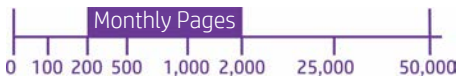

Up to A3
Up to 500-sheet input

Lower operating costs

Professional document quality

Essential security and management features

Fast printing speeds