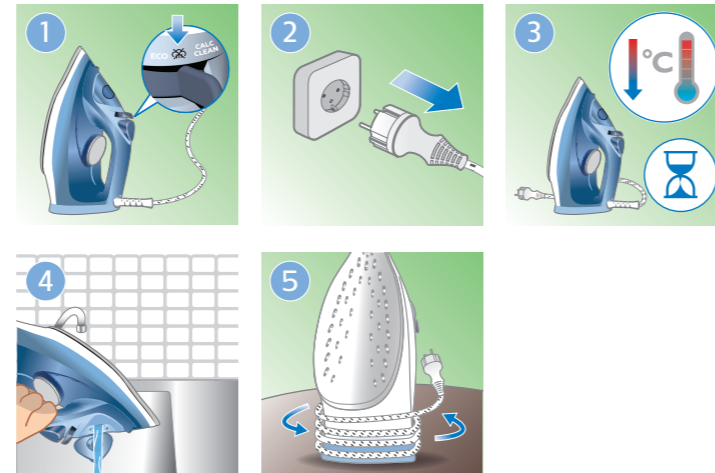

5

www.philips.com/support