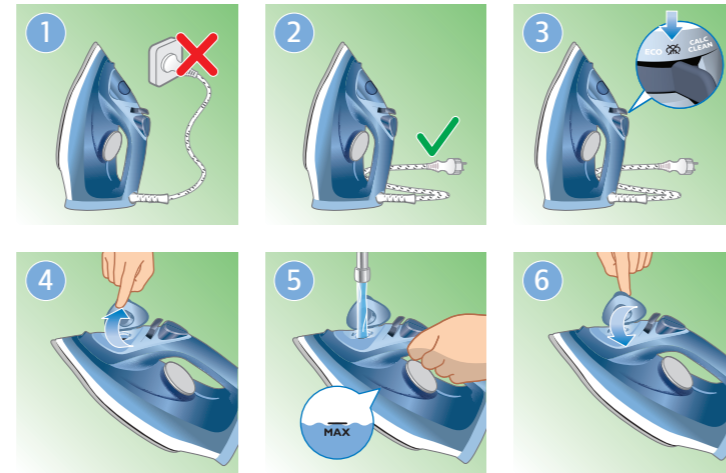

FA راهنمای کاربر

© 2021 Philips Domestic Appliances Holding B.V.
 All rights reserved.
 4239.001.20962 (07/07/2021)

1

2

	MAX LINEN	
	COTTON	
	SILK	ECO
	SYNTHETICS	

2

EN Preparing for use

Smoke can be visible during the first use, and it is normal. This ceases after a short while.