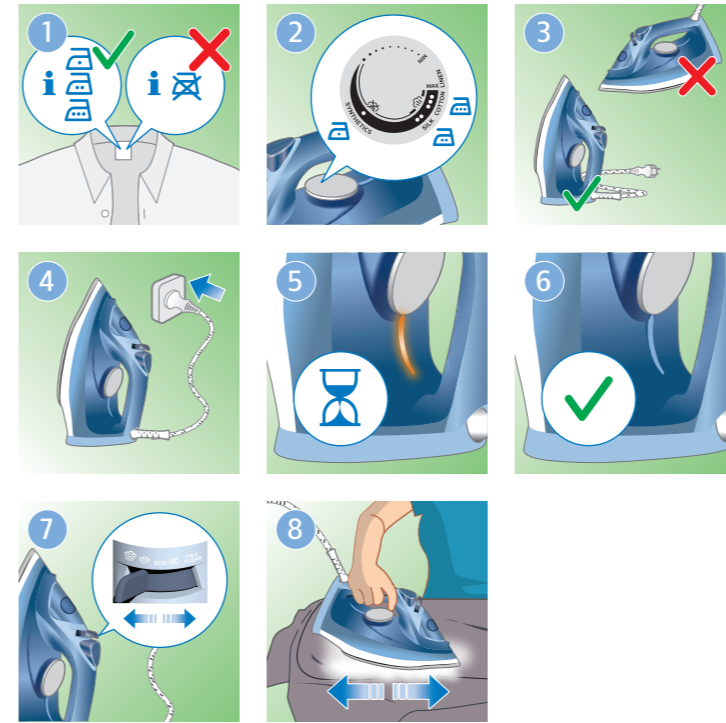

FA راهنمای کاربر

© 2021 Philips Domestic Appliances Holding B.V.
 All rights reserved.
 4239.001.20962 (07/07/2021)

1

2

	MAX LINEN	
	COTTON	
	SILK	ECO
	SYNTHETICS	

2

EN Preparing for use

Smoke can be visible during the first use, and it is normal. This ceases after a short while.