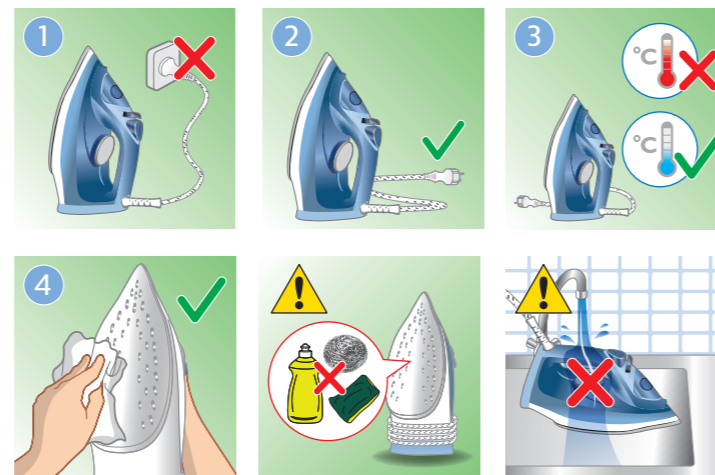

3

Auto Shut Off

www.philips.com/support

EN Specific types only
FR Certains modèles uniquement
PT Apenas tipos específicos
FA فقط مدل‌های خاص
AR أنواع محددة فقط

4

www.philips.com/support

5

www.philips.com/support

6

www.philips.com/support

PHILIPS

DST3010, DST3011,
DST3020, DST3021,
DST3030, DST3031,
DST3040, DST3041

EN User manual

FR Mode d'emploi

PT Manual do utilizador

AR دليل المستخدم

FA راهنمای کاربر

© 2021 Philips Domestic Appliances Holding B.V.
All rights reserved.
4239.001.20962 (07/07/2021)