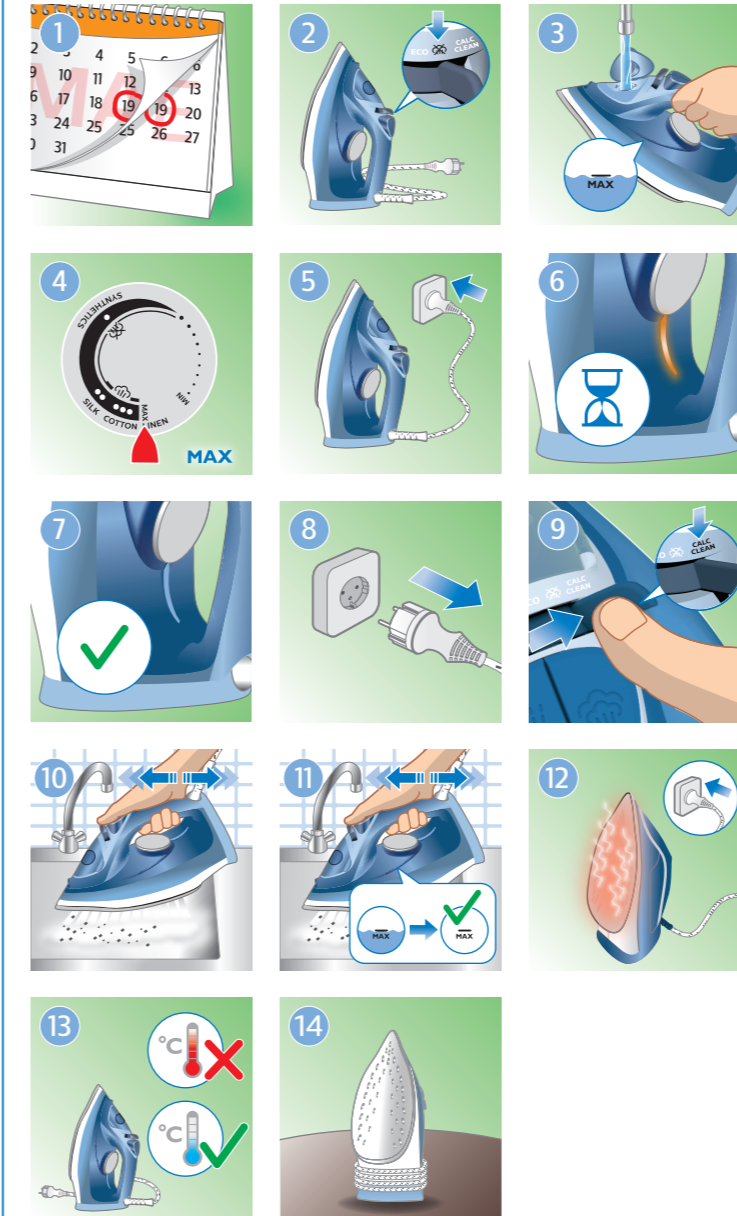

6

www.philips.com/support

PHILIPS

DST3010, DST3011,
DST3020, DST3021,
DST3030, DST3031,
DST3040, DST3041