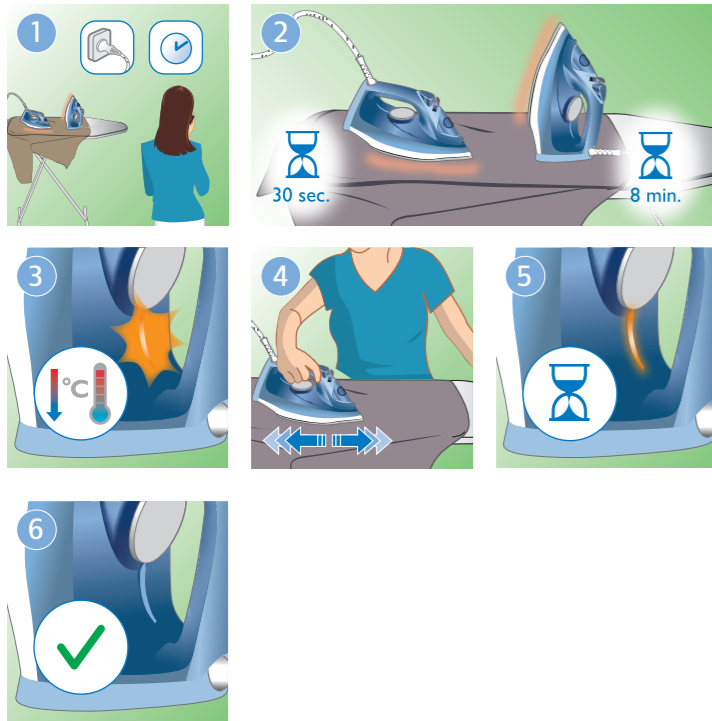

3

Auto Shut Off

www.philips.com/support

EN Specific types only
FR Certains modèles uniquement
PT Apenas tipos específicos
FA فقط مدل‌های خاص
AR أنواع محددة فقط

4

www.philips.com/support