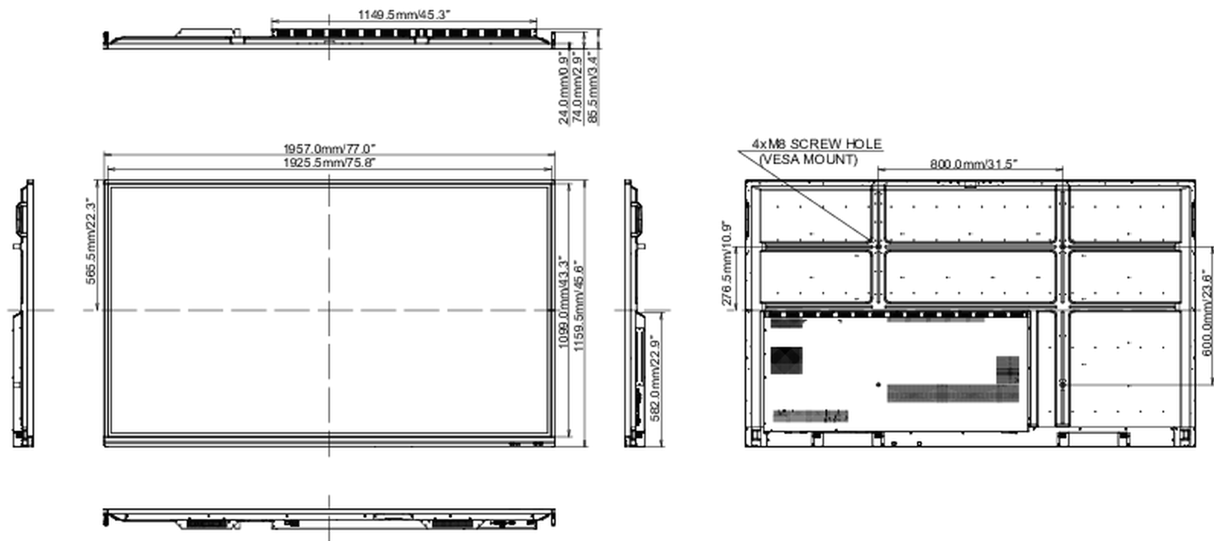

## 10 DIMENSIONS / WEIGHT

Product dimensions W x H x D 2244.5 x 1323 x 90.5mm

Box dimensions W x H x D 2483 x 376 x 1493mm

Weight (without box) 103.5kg

Weight (with box) 138.8kg

EAN code 4948570118984

All trademarks and registered trademarks acknowledged. E & O E. Specification subject to change without notice. All LCD's comply with ISO-9241-307:2008 in connection with pixel defects.