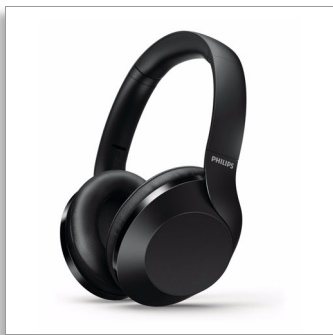

Philips Performance
Wireless Bluetooth®
headphones

40mm drivers/closed-back
Over-ear

TAPH802BK

Sleek design. 30 hours play time

Hi-Res Audio wireless headphones

Wherever your week takes you. These wireless over-ear headphones make your commute more enjoyable with balanced, detailed sound and up to 30 hours play time. If you need more, quick charging gives you between 2 and 6 hours extra power

Feels good. Looks good. Plays long

- Every commute. 30 hours play time.
- 40 mm neodymium acoustic drivers
- Detailed sound. Powerful bass
- Perfectly tuned comfort
- Flexible design

From focus playlist to vital call

- Rapid charge. Charge for 5 minutes, get 2 hours play
- Quick Charge. Charge for 15 minutes, get 6 hours play
- Built-in mic with echo cancellation for clear audio
- Multi-function button. Easily control music and calls

Power

- Battery type: Li-Polymer
- Music playtime: 30 hr
- Rechargeable
- Standby time: 200* hr
- Talk time: 30* hr

Sound

- Acoustic system: Closed
- Diaphragm: PET
- Frequency range: 7 - 40 000 Hz
- Impedance: 16 Ohm
- Magnet type: Neodymium
- Maximum power input: 30 mW
- Sensitivity: 90 dB
- Speaker diameter: 40 mm