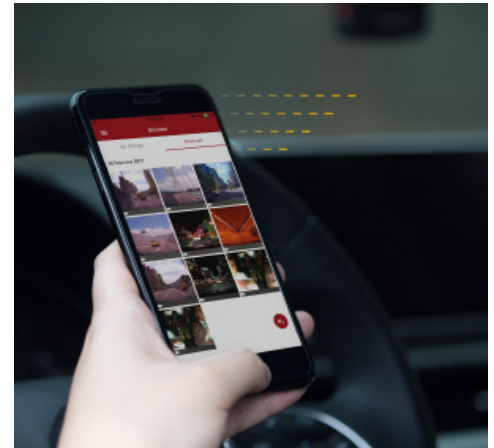

Dashcams DrivePro 250

Transcend's DrivePro 250 dashcam was designed with both style and safety in mind. The DrivePro 250 features a high-sensitivity image sensor to capture high-resolution videos with extremely fine tonal gradation even in low light. In addition, it features a GPS/GLONASS receiver, a built-in battery, a handy snapshot button, and Wi-Fi connectivity. More than just a safety device, Transcend's DrivePro 250 is a fellow traveler ready to explore more of the world with you.

High-sensitivity image sensor

The DrivePro 250 uses a high-sensitivity sensor to capture high-resolution images with superb, rich color even in low light. Supporting 1440P 2K QHD recording at 60fps, the DrivePro 250 offers smooth footage as well as crisp still images.

A dash camera with all the right features

Transcend's DrivePro 250 dashcam is a feature-packed, advanced dash camera with its GPS/GLONASS receiver, built-in battery, handy snapshot button, and Wi-Fi connectivity. It comes bundled with a Transcend microSD memory card built of high-quality NAND flash and tested under harsh environmental conditions.

Wi-Fi connectivity

The DrivePro 250 features Wi-Fi connectivity that works with the exclusive DrivePro App to provide real-time footage playback and download. This means ease of access to video evidence for reporting incidents to law enforcement and insurance companies without the need to pull out the memory card.