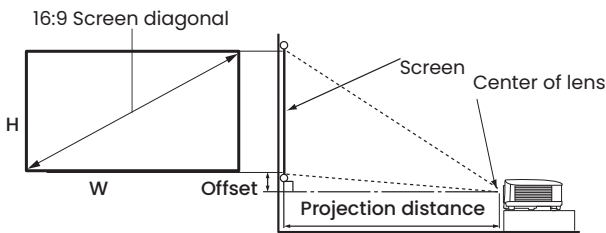

Distance Chart

The screen aspect ratio is 16:10 and the projected picture is in a 16:10 aspect ratio

Screen size				Distance from screen (mm)			Offset (mm)
Diagonal		H	W	Min distance	Average	Max distance	
inch	mm	(mm)	(mm)	(max. zoom)		(min. zoom)	
30	762	374	664	990	1039	1089	30
40	1016	498	886	1319	1386	1452	40
50	1270	623	1107	1649	1732	1815	50
60	1524	747	1328	1979	2079	2178	60
70	1778	872	1550	2309	2425	2541	70
80	2032	996	1771	2639	2772	2905	80
90	2286	1121	1992	2969	3118	3268	90
100	2540	1245	2214	3299	3465	3631	100
110	2794	1370	2435	3628	3811	3994	110
120	3048	1494	2657	3958	4158	4357	120
130	3302	1619	2878	4288	4504	4720	130
140	3556	1743	3099	4618	4850	5083	139
150	3810	1868	3321	4948	5197	5446	149
160	4064	1992	3542	5278	5543	5809	159
170	4318	2117	3763	5608	5890	6172	169
180	4572	2241	3985	5937	6236	6535	179
190	4826	2366	4206	6267	6583	6898	189
200	5080	2491	4428	6597	6929	7261	199
250	6350	3113	5535	8246	8661	9077	249
300	7620	3736	6641	9896	10394	10892	299