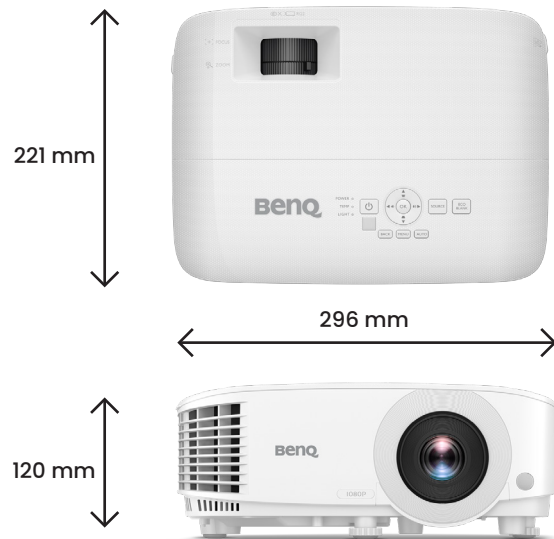

Dimensions