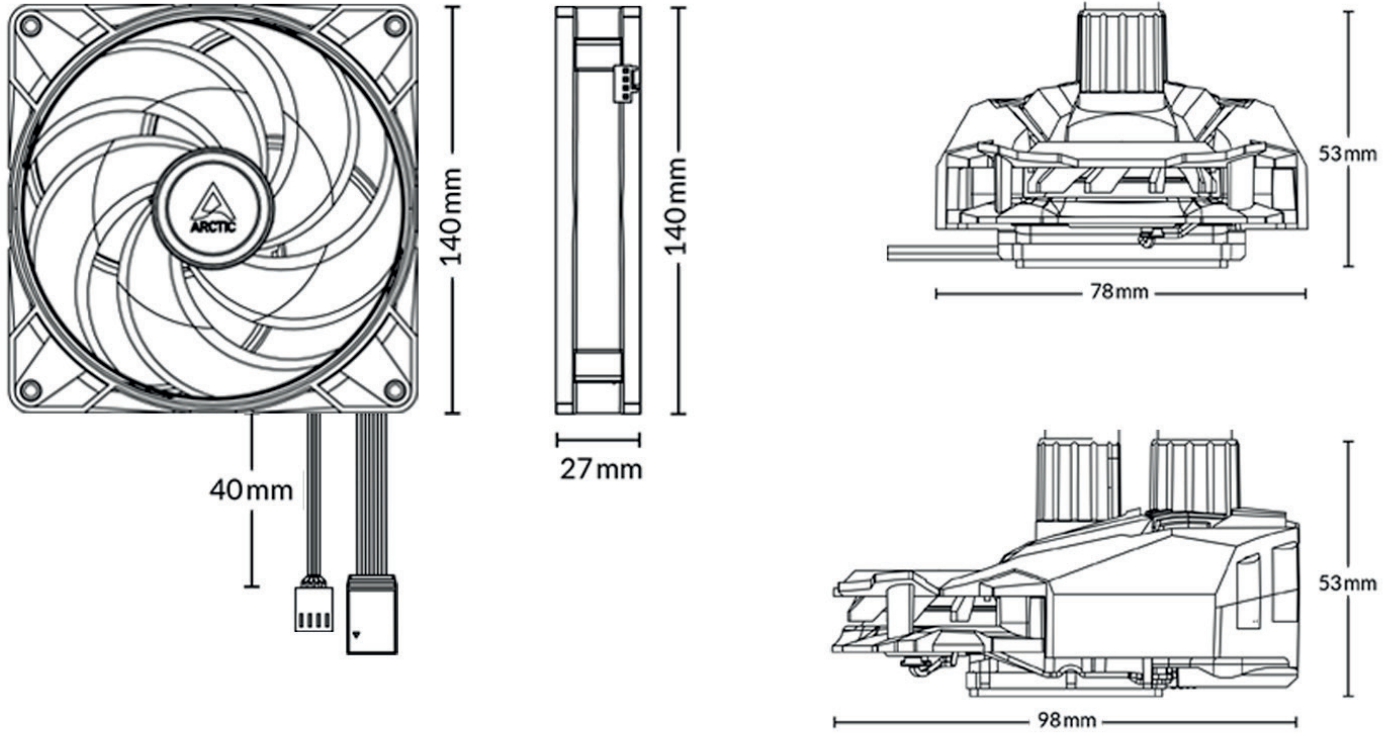

Liquid Freezer II 420 RGB

Multi Compatible All-in-One CPU Water Cooler with RGB

All materials are compatible with RoHS requirements

Product Information

Manual