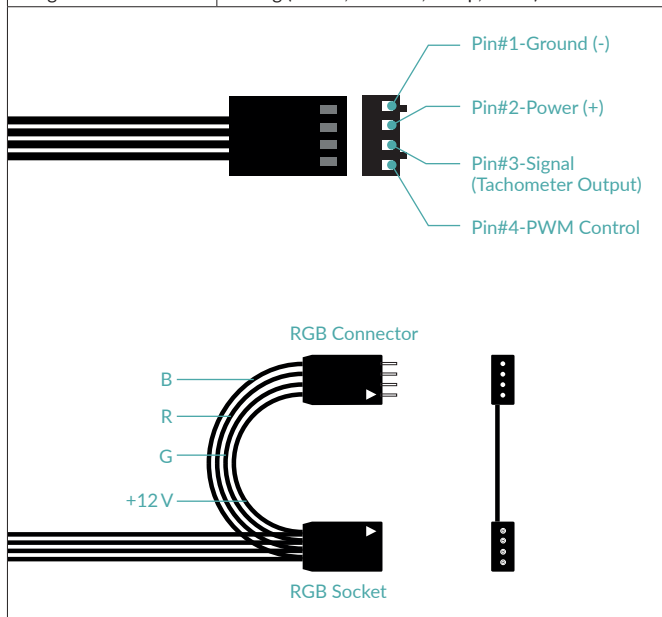

Liquid Freezer II 420 RGB

Multi Compatible All-in-One CPU Water Cooler with RGB

General Specifications

Compatibility	Intel® 1200, 115x, 2011-3*, 2066* AMD® AM4	*Square ILM
TIM	MX-5 (0.8 g)	
Pump & Fan Connector	4-Pin Connector	
LED Connector	4-Pin 12V-G-R-B Connector with Y-splitter	
Weight	2019 g (3 Fans, Radiator, Pump, Tubes)	

Pump/Cold Plate Specifications

VRM Fan	40 mm, 1000–3000 rpm (Controlled by PWM)
Pump	800–2000 rpm (PWM gesteuert)
Power Consumption	0.5 W–2.7 W Pump and VRM Fan
Tube Length	450 mm
Tube Diameter	Outer: 12.4 mm Inner: 6.0 mm
Dimensions	78 (L) x 53 (W) x 98 (H) mm

Fan Specifications

Speed	200–1900 rpm
Airflow	68.9 cfm 117.06 rpm
Static Pressure	2 mm H ₂ O
Noise Level	0.3 Sone
Fan Dimensions	140 (L) x 140 (W) x 27 (H) mm
Speed Control	Pulse Width Modulation
Bearing	Fluid Dynamic Bearing
Current/Voltage	0.17 A/12 V
RGB Specifications	
LEDs	12 RGB LEDs
Current/Voltage	0.2 A/12 V