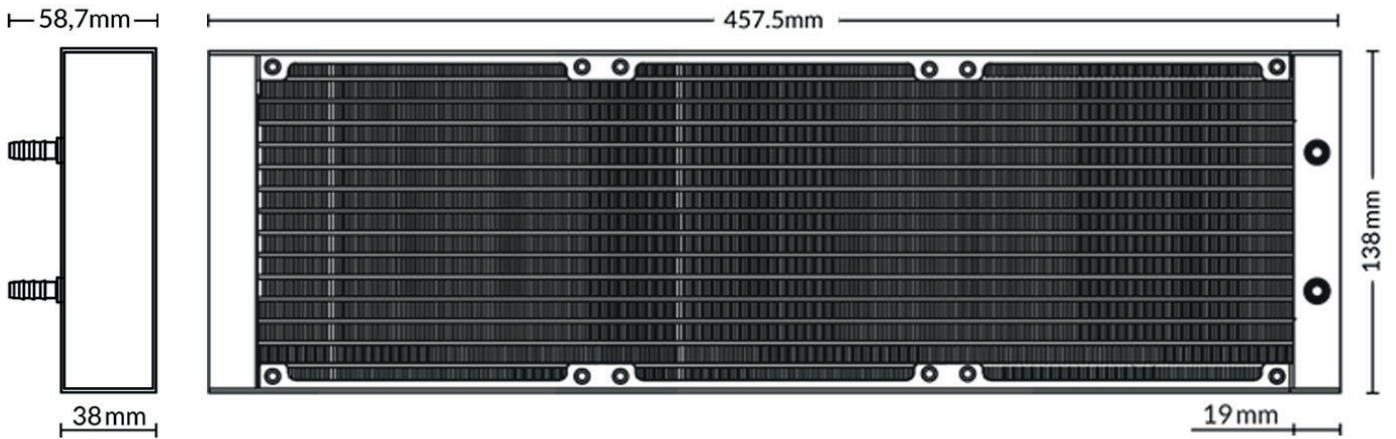

Liquid Freezer II 420 RGB

Multi Compatible All-in-One CPU Water Cooler with RGB

All materials are compatible with RoHS requirements

Product Information

Manual