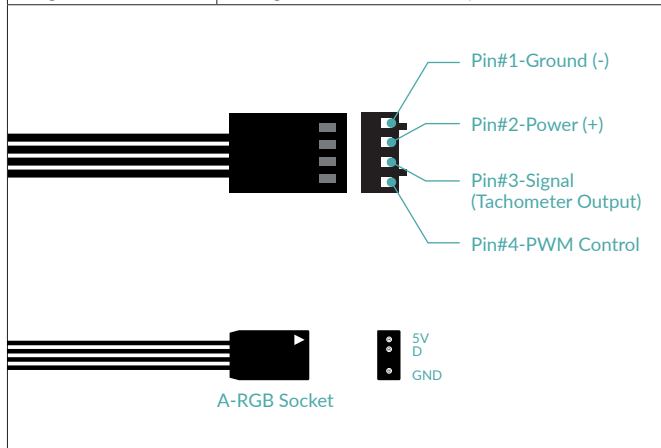

Liquid Freezer II 420 A-RGB

Multi Compatible All-in-One CPU Water Cooler with A-RGB

General Specifications

Compatibillity	Intel® 1200, 115x, 2011-3*, 2066* AMD® AM4	*Square ILM
TIM	MX-5 (0.8 g)	
Pump & Fan Connector	4-Pin Connector	
LED Connector	3-Pin 5V-D-GND Connector	
Weight	2019 g (3 Fans, Radiator, Pump, Tubes)	

Shipping Information

Warranty	6 years
Box Dimension	447 (L) x 158 (W) x 328 (H) mm
Gross Weight	2788 g
SKU	ACFRE00109A
EAN	4895213703406
UPC	840033401210

Pump/Cold Plate Specifications

VRM Fan	40 mm, 1000–3000 rpm (Controlled by PWM)
Pump	800–2000 rpm (PWM gesteuert)
Power Consumption	0.5 W–2.7 W Pump and VRM Fan
Tube Length	450 mm
Tube Diameter	Outer: 12.4 mm Inner: 6.0 mm
Dimensions	78 (L) x 53 (W) x 98 (H) mm

Fan Specifications

Speed	200–1800 rpm
Airflow	68.9 cfm 117.06 rpm
Static Pressure	2 mm H ₂ O
Noise Level	0.3 Sone
Fan Dimensions	140 (L) x 140 (W) x 27 (H) mm
Speed Control	Pulse Width Modulation
Bearing	Fluid Dynamic Bearing
Current/Voltage	0.17 A/12 V
RGB Specifications	
LEDs	12 A-RGB LEDs
Current/Voltage	0.4 A/5 V