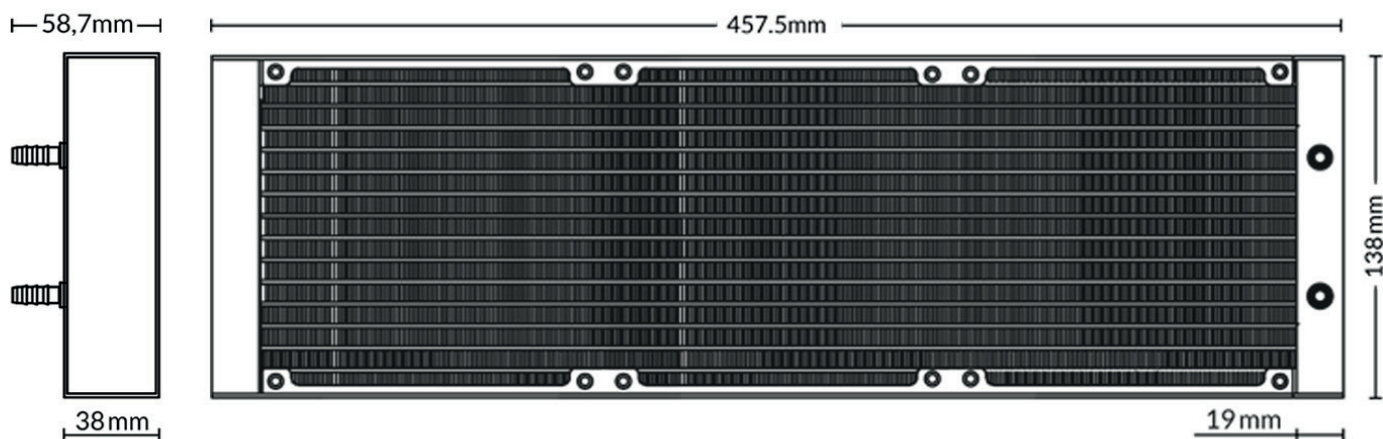

Shipping Information

Warranty	6 years
Box Dimension	447 (L) x 158 (W) x 328 (H) mm
Gross Weight	2788 g
SKU	ACFRE00109A
EAN	4895213703406
UPC	840033401210

Pump/Cold Plate Specifications

VRM Fan	40 mm, 1000–3000 rpm (Controlled by PWM)
Pump	800–2000 rpm (PWM gesteuert)
Power Consumption	0.5 W–2.7 W Pump and VRM Fan
Tube Length	450 mm
Tube Diameter	Outer: 12.4 mm Inner: 6.0 mm
Dimensions	78 (L) x 53 (W) x 98 (H) mm

Fan Specifications

Speed	200–1800 rpm
Airflow	68.9 cfm 117.06 rpm
Static Pressure	2 mm H ₂ O
Noise Level	0.3 Sone
Fan Dimensions	140 (L) x 140 (W) x 27 (H) mm
Speed Control	Pulse Width Modulation
Bearing	Fluid Dynamic Bearing
Current/Voltage	0.17 A/12 V
RGB Specifications	
LEDs	12 A-RGB LEDs
Current/Voltage	0.4 A/5 V

Radiator Specifications

Material	Aluminum
Dimensions	458 (L) x 53 (W) x 138 (H) mm

Liquid Freezer II 420 A-RGB

Multi Compatible All-in-One CPU Water Cooler with A-RGB

All materials are compatible with RoHS requirements