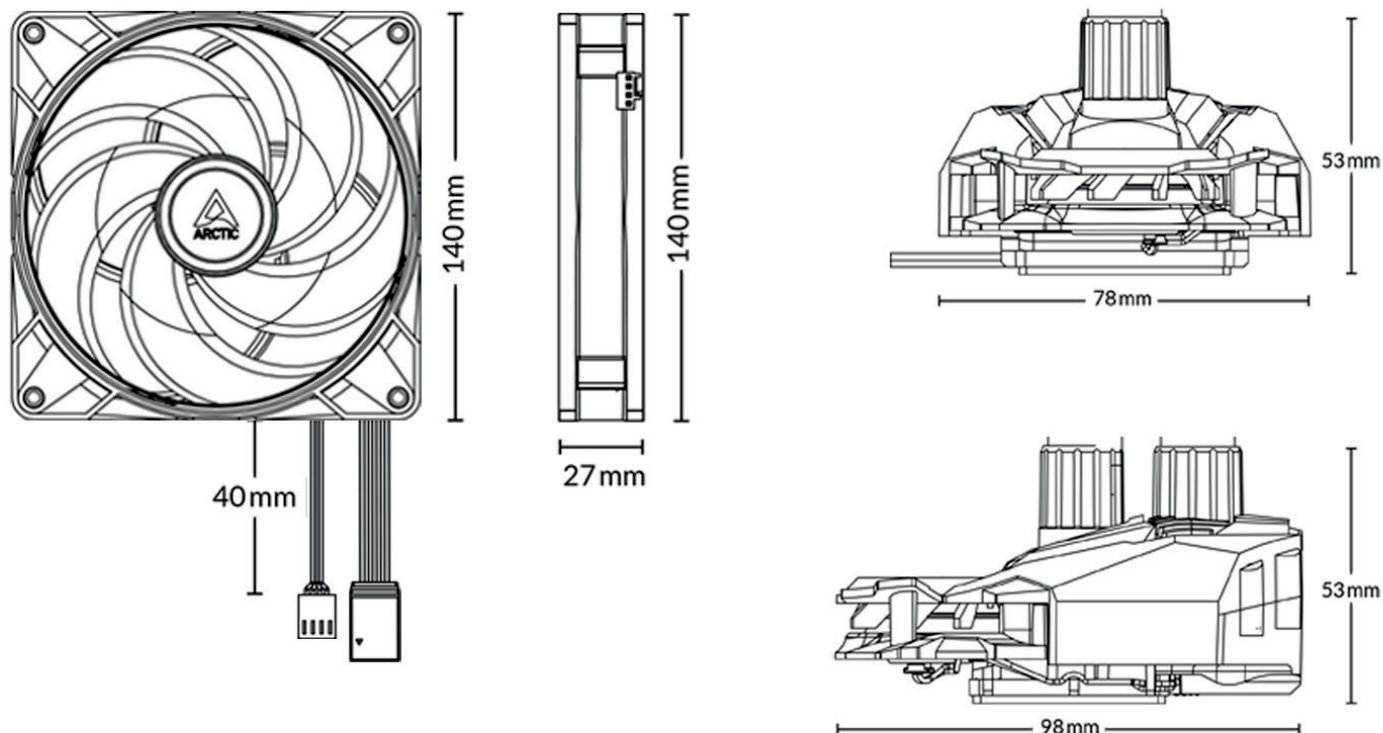

Shipping Information

Warranty	6 years
Box Dimension	447 (L) x 158 (W) x 328 (H) mm
Gross Weight	2788 g
SKU	ACFRE00109A
EAN	4895213703406
UPC	840033401210

Pump/Cold Plate Specifications

VRM Fan	40 mm, 1000–3000 rpm (Controlled by PWM)
Pump	800–2000 rpm (PWM gesteuert)
Power Consumption	0.5 W–2.7 W Pump and VRM Fan
Tube Length	450 mm
Tube Diameter	Outer: 12.4 mm Inner: 6.0 mm
Dimensions	78 (L) x 53 (W) x 98 (H) mm

Fan Specifications

Speed	200–1800 rpm
Airflow	68.9 cfm 117.06 rpm
Static Pressure	2 mm H ₂ O
Noise Level	0.3 Sone
Fan Dimensions	140 (L) x 140 (W) x 27 (H) mm
Speed Control	Pulse Width Modulation
Bearing	Fluid Dynamic Bearing
Current/Voltage	0.17 A/12 V
RGB Specifications	
LEDs	12 A-RGB LEDs
Current/Voltage	0.4 A/5 V

Radiator Specifications

Material	Aluminum
Dimensions	458 (L) x 53 (W) x 138 (H) mm

Liquid Freezer II 420 A-RGB

Multi Compatible All-in-One CPU Water Cooler with A-RGB

All materials are compatible with RoHS requirements