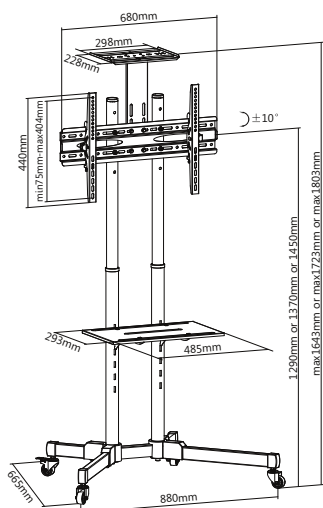

Economy Multifunctional Mobile TV Cart

SUNNE™

S112

-  Heavy-duty casters with reinforced design support the equipment weight while allowing for swift maneuverability
-  Adjustable flat-panel placement along poles for perfect viewing height
-  Adjustable tempered glass shelf for more storage space
-  **VESA** Compatible
200x200, 400x200, 300x300, 400x400, 600x400

Features

- Heavy-duty casters with reinforced design
- Adjustable flat-panel placement
- Adjustable tempered glass shelf

Material	Metal, Plastic
Color	Black
Column Size	50mm
Dimension (B x T x H)	880 x 665 x 1803mm
Suggested Screen Size	94 cm – 178 cm (37" – 70") diagonal
VESA	200x200, 400x200, 300x300, 400x400, 600x400
Max. VESA	600x400 mm
Tilt	+10° ~ -10°
Rated Load (Screen)	50kg / 110lbs
Rated Load (DVD)	10kg / 22lbs
EAN	6956745153294