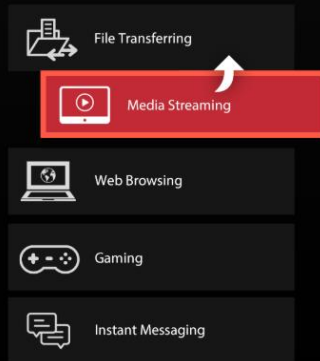

Remove Network Bottlenecks