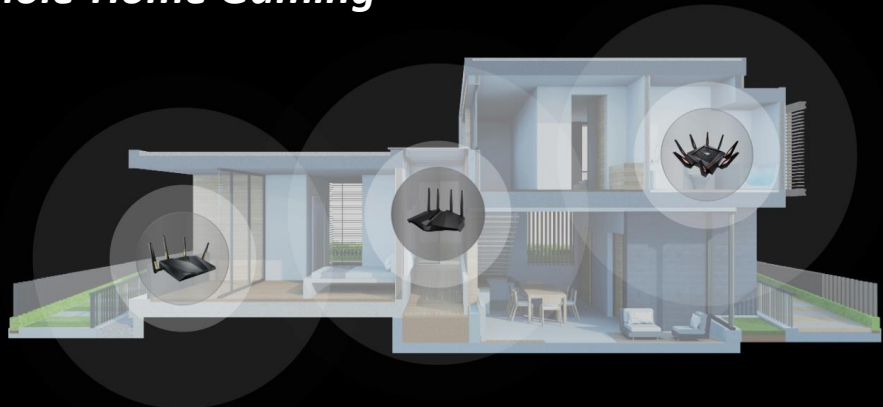

## Remove Network Bottlenecks

Adaptive QoS (Quality of Service) lets you keep your network running smoothly by prioritizing network traffic. You can prioritize applications such as streaming video or web surfing, as well as gaming. It's the perfect ally for delivering low-latency WiFi anywhere in your home.

## Whole-Home Gaming

Does your router leave you with WiFi dead spots? RT-AX82U supports ASUS AiMesh, a unique mesh-networking technology that creates a whole-home network using multiple ASUS routers. With easy central control and seamless roaming, even non-experts can set it up with any AiMesh-capable routers you own. Say goodbye to WiFi dead zones!