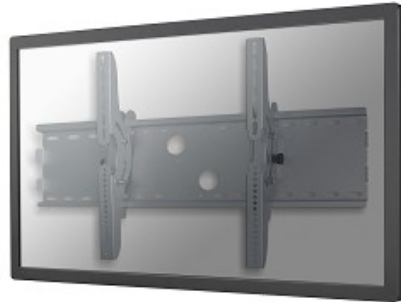

## NEWSTAR FLAT SCREEN WALL MOUNT

Newstar TV/Monitor Wall Mount (tiltable) for  
37"-85" Screen - Silver

### SPECIFICATIONS

Color	Silver
Distance to wall	7 cm
Height adjustment	None
Max. screen size	85
Max. weight	100
Min. screen size	37
Min. weight	0
Screens	1
Tilt (degrees)	30°
Type	Tilt
VESA maximum	865x480 mm
VESA minimum	200x200 mm
Warranty	5 year
EAN code	8717371440596

The NewStar wall mount, model PLASMA-W200 is a tiltable wall mount for flat screens up to 85" (216 cm). This mount is a great choice when you want the ultimate viewing flexibility with your flat screen. Depth of this mount is 7 centimetres.

NewStars' tilt (30°) technology allows the mount to change to any viewing angle to fully benefit from the capabilities of the flat screen. Depth of this mount is 7 centimetres.

NewStar PLASMA-W200 is suitable for screens up to 85" (216 cm). The weight capacity of this product is 100 kg each screen. The wall mount is suitable for screens that meet VESA hole pattern 200x200 to 865x480mm. Different hole patterns can be covered using NewStar VESA adapter plates.