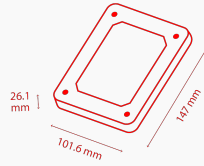

Product Specifications

Basic Specifications

Form factor	3.5-inch
Interface	SATA 6.0 Gbit/s
Advanced Format (AF)	Yes
RoHS compatible	Yes
Halogen Free	Yes
Shock Sensor	Yes
Recording Technology	CMR (500GB- 3TB): HDWD130EZSTA, HDWD130UZSVA, HDWD120EZSTA, HDWD120UZSVA, HDWD110EZSTA, HDWD110UZSVA HDWD105UZSVA, SMR (2 TB-6 TB): HDWD260UZSVA, HDWD240UZSVA, HDWD220UZSVA, HDWD320UZSVA, HDWD260EZSTA, HDWD240EZSTA, HDWD220EZSTA, HDWD320EZSTA

Performance

Rotational speed	5,400 rpm (2TB - 6 TB SMR) 7,200 rpm (500 GB - 3 TB CMR, 2 TB SMR HDWD320)
Buffer size	256 MB (2 TB SMR HDWD320), 128 MB (2TB - 6 TB SMR), 64 MB (500 GB - 3 TB CMR)
Native Command Queuing (NCQ)	supported

Reliability

Unrecoverable error rate	1 per 10E14 bits read
Load / Unload Cycle	600.000 (2TB - 6 TB SMR), 300.000 (500 GB - 3 TB CMR)

Power Management

Supply voltage	5VDC (±5%) / 12VDC (±10%)
Consumption – Read/Write	4.46 W typ. (6 TB), 4.11 W typ. (4 TB), 7.3 W typ (3 TB), 5.21 W typ. (2 TB SMR HDWD320), 4.14 W typ. (2 TB SMR), 7.3 / 6.7 W typ. (2 TB CMR), 6.40 W typ. (500 GB, 1 TB)

Box Content

Box Content	3.5-inch internal HDD - P300 Desktop PC Hard Drive

Physical

Weight (approx.)	680 g max. (6 TB, 3 TB, 2TB CMR), 650 g max. (4 TB), 440 g max. (2 TB SMR) 450 g max. (500 GB, 1 TB, 2 TB SMR HDWD320)
Dimensions	147 (L) x 101.85 (W) x 26.1 (H) mm

Environmental

Acoustics (idle mode)	24 dB typ. (6 TB), 22 dB typ. (4 TB), 27 dB typ. (2 TB CMR, 3 TB), 21 dB typ. (2 TB SMR), 25 dB typ. (500 GB, 1 TB, 2 TB SMR HDWD320)
Shock (non-operating)	300 G (2 ms half sine) (2 TB CMR, 3 TB, 6 TB) 350 G (2 ms half sine) (500 GB, 1 TB, 2TB SMR, 4 TB, 2 TB SMR HDWD320)
Shock (operating)	70 G / 2 ms duration
Vibration (non-operating)	1.04 G (2 - 200 Hz) (500 GB - 3 TB CMR) 3.0 G (5 - 500Hz) (2 TB - 6 TB SMR, 2 TB SMR HDWD320)
Vibration (operating)	0.50 G (5 - 350 Hz) (2TB - 6 TB SMR, 2 TB SMR HDWD320), 0.67 G (5 - 500 Hz) (500 GB - 3 TB CMR)
Temperature (operating / non-operating)	0 - 60° C / -40 - 65 °C (2TB - 6 TB SMR, 2 TB SMR HDWD320), 0 - 60° C / -40 - 70 °C (500 GB - 3 TB CMR)