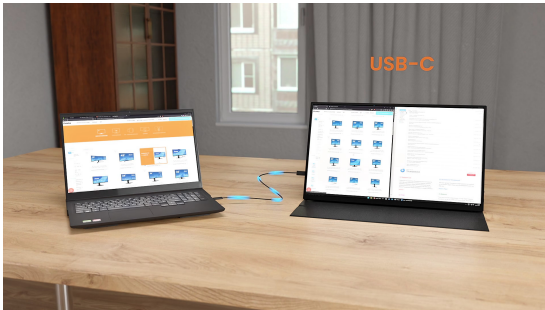

A USB-C cable handles the display signal from your laptop to the monitor, while the crisp panel, flicker-free technology, and blue light reduction ensure comfort and productivity all day.

Travel light and stay productive anywhere

Take this 0.7 kg portable monitor with you and create a 15.6" Full HD dual-screen setup perfect for boosting productivity on the go.

Adjust your view for better comfort

Choose between 45° and 60° viewing angles to reduce neck strain and find the most comfortable position for work or entertainment.

Connect with ease, work in comfort

A USB-C cable transmits the display signal from your laptop to the monitor with ease. You never have to check which way to plug it in. The reversible connector fits perfectly every time so you can stay focused on what matters.