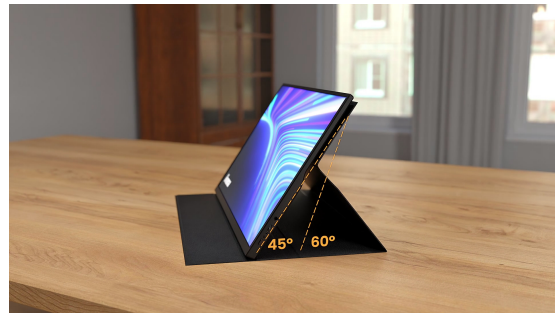


INFORMATION

15.6" portable Full HD IPS monitor with USB-C, built-in speakers & leather cover

Work anywhere with the iiyama ProLite P1670HSC-B1, a 15.6" portable Full HD IPS monitor weighing just 0.7 kg. Slim and light, it's ideal for travel, remote work, or hot-desking.

Take this 0.7 kg portable monitor with you and create a 15.6" Full HD dual-screen setup perfect for boosting productivity on the go.

Adjust your view for better comfort

Choose between 45° and 60° viewing angles to reduce neck strain and find the most comfortable position for work or entertainment.

Connect with ease, work in comfort

A USB-C cable transmits the display signal from your laptop to the monitor with ease. You never have to check which way to plug it in. The reversible connector fits perfectly every time so you can stay focused on what matters.

SPECIFICATION

01 DISPLAY CHARACTERISTICS

Diagonal	15.6", 39.5cm
Panel	IPS LED, matte finish
Native resolution	1920 x 1080 @60Hz (2.1 megapixel Full HD)
Aspect ratio	16:9
Panel brightness	250 cd/m ²
Static contrast	1000:1
Advanced contrast	5M:1
Response time (GTG)	3ms
Viewing zone	horizontal/vertical: 178°/178°, right/left: 89°/89°, up/down: 89°/89°
Colour support	16.7mln (sRGB: 99%; NTSC: 72%)
Horizontal Sync	15 - 82kHz
Viewable area W x H	344.1 x 193.5mm, 13.5 x 7.6"
Pixel pitch	0.17925mm
Colour	matte, black