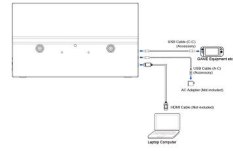

04 MECHANICAL

Display position adjustments	tilt
Tilt angle	60° up; 45° down

05 ACCESSORIES INCLUDED

Cables USB-C (1.5m)

Other quick start guide, safety guide

06 POWER MANAGEMENT

Power supply unit internal

Power supply AC 100 - 240V, 50/60Hz

Product dimensions 355.5 x 211 x 12mm
W x H x D

Weight (without box) 0.7kg

EAN code 4948570126309

All trademarks and registered trademarks acknowledged. E & O E. Specification subject to change without notice. All LCD's comply with ISO-9241-307:2008 in connection with pixel defects. © **IYAMA CORPORATION. ALL RIGHTS RESERVED**