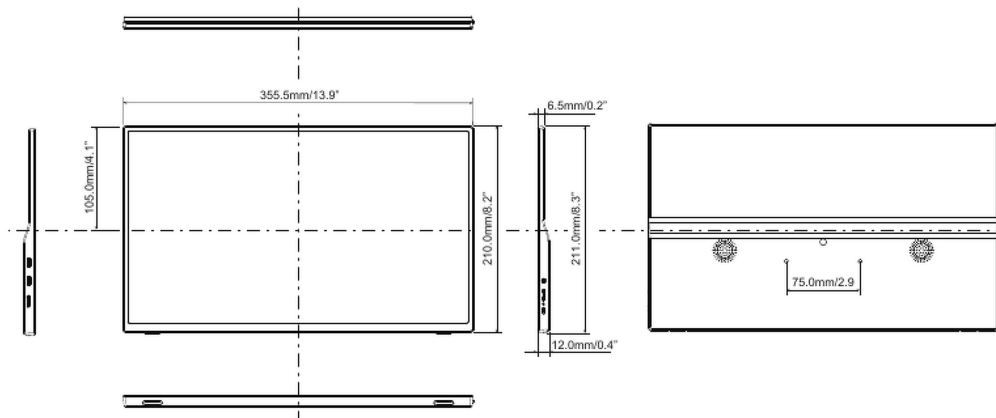

SPECIFICATION

01 DISPLAY CHARACTERISTICS

Diagonal	15.6", 39.5cm
Panel	IPS LED, matte finish
Native resolution	1920 x 1080 @60Hz (2.1 megapixel Full HD)
Aspect ratio	16:9
Panel brightness	250 cd/m ²
Static contrast	1000:1
Advanced contrast	5M:1
Response time (GTG)	3ms
Viewing zone	horizontal/vertical: 178°/178°, right/left: 89°/89°, up/down: 89°/89°
Colour support	16.7mln (sRGB: 99%; NTSC: 72%)
Horizontal Sync	15 - 82kHz
Viewable area W x H	344.1 x 193.5mm, 13.5 x 7.6"
Pixel pitch	0.17925mm
Colour	matte, black

04 MECHANICAL

Display position adjustments	tilt
Tilt angle	60° up; 45° down

05 ACCESSORIES INCLUDED

Cables USB-C (1.5m)

Other quick start guide, safety guide

06 POWER MANAGEMENT

Power supply unit internal

Power supply AC 100 - 240V, 50/60Hz

Power usage 8W typical, 0.5W stand by, 0.3W off mode

07 SUSTAINABILITY

Regulations CE, TÜV-Bauart, EAC, RoHS support, ErP, WEEE, VCCI, REACH, UKCA

Energy efficiency class (Regulation (EU) 2017/1369) D

08 DIMENSIONS / WEIGHT

Product dimensions 355.5 x 211 x 12mm
W x H x D

Weight (without box) 0.7kg

EAN code 4948570126309

All trademarks and registered trademarks acknowledged. E & O E. Specification subject to change without notice. All LCD's comply with ISO-9241-307:2008 in connection with pixel defects. © **IYAMA CORPORATION. ALL RIGHTS RESERVED**