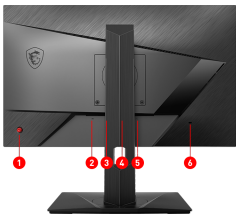

### SPECIFICATIONS

Panel Size	23.8" (60cm)
Panel Resolution	1920 x 1080 (FHD)
Refresh Rate	144Hz
Response time	1ms
Panel Type	IPS
Brightness (nits)	250 nits
Viewing Angle	178° (H)/178° (V)
Aspect Ratio	16:9
Contrast Ratio	1000:1
Active Display Area (mm)	527.04(H) x 296.46(V)
Pixel Pitch (H x V)	0.2745(H) x 0.2745(V)
Surface Treatment	Anti-glare
Display Colors	16.7M
DCI-P3 / sRGB	94.6% / 127.7%
Video ports	2x HDMI (Supports FHD@144Hz as specified in HDMI 1.4) 1x DP (Supports FHD@144Hz as specified in DisplayPort 1.2a)
USB ports	2x USB2.0 Type A 1x USB2.0 Type B
Audio	1x Earphone out
Kensington Lock	YES
VESA Mounting	100 X 100 mm
Control	5-way OSD navigation joystick
Power Type	External Adaptor 20V 2.25A
Power Input	100~240V, 50~60Hz
DYNAMIC REFRESH RATE TECHNOLOGY	G-sync Compatible
ACTIVATED RANGE	48 to 144Hz
DCR	100000000:1
Power consumption	22 kwh/1000h
Signal Frequency	30 to 180KHz (H) 48 to 144Hz (V)
Adjustment (Tilt)	-5° ~ 20°
Adjustment (Swivel)	-45° ~ 45°
Adjustment (Pivot)	-90° ~ 90°
Adjustment (Height)	0 ~ 130mm
Dimension (W x H x D)	540.3 x 514.3 x 233.7 mm / 21.27 x 20.25 x 9.2 inch

### FEATURES

<b>Carton Dimension (W X H X D)</b>	606 x 545 x 172 mm / 23.86 x 21.46 x 6.77 inch
<b>Weight (NW / GW)</b>	5.36kg / 7.66kg 11.82lbs / 16.89lbs
<b>Frameless Design</b>	Yes
<b>Note</b>	Display Port: 1920 x 1080 (Up to 144Hz) HDMI: 1920 x 1080 (Up to 144Hz) The color gamut follows the CIE 1976 testing standard.

## CONNECTIONS

1. 5-way joystick navigator
2. DC Jack
3. 2x HDMI (1.4)
4. 1x Display Port (1.2a)
5. 1x Earphone out
6. Kensington lock
- 7.