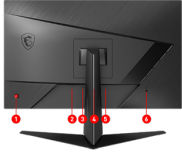

Note

Display Port: 1920 x 1080 (Up to 165Hz)
HDMI™: 1920 x 1080 (Up to 144Hz)
DCI-P3 and sRGB follow CIE1976 Standard

CONNECTIONS

1. 5-way joystick navigator
2. DC Jack
3. 2x HDMI™ (1.4b)
4. 1x Display Port (1.2a)
5. Earphone out
6. Kensington lock