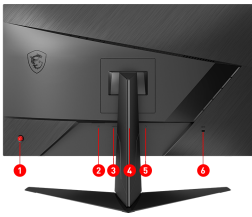

SPECIFICATIONS

Panel Size	23.8" (60cm)
Panel Resolution	1920 x 1080 (FHD)
Refresh Rate	144Hz
Response time	1ms
DYNAMIC REFRESH RATE TECHNOLOGY	Adaptive Sync
ACTIVATED RANGE	48 to 144Hz
Panel Type	IPS
Brightness (nits)	250 nits
Viewing Angle	178° (H)/178° (V)
Aspect Ratio	16:9
Contrast Ratio	1000:1
DCR	100000000:1
Active Display Area (mm)	527.04(H) x 296.46(V)
Pixel Pitch (H x V)	0.2745(H) x 0.2745(V)
Surface Treatment	Anti-glare
Display Colors	16.7M
DCI-P3 / sRGB	94.6% / 127.7%
Video ports	1x Display Port (1.2a) 2x HDMI (1.4)
Audio	1x Earphone out
Kensington Lock	YES
VESA Mounting	100 X 100 mm
Control	5-way OSD navigation joystick
Power Type	External Adaptor 20V 2.25A
Power consumption	25W
Signal Frequency	54 to 162KHz (H) 48 to 144Hz (V)
Adjustment (Tilt)	-5° ~ 20°
Dimension (W x H x D)	540.2 x 411.6 x 228.2 mm / 21.27 x 16.20 x 8.98 inch
Carton Dimension (W X H X D)	606 x 409 x 172 mm / 23.86 x 16.10 x 6.77 inch
Weight (NW / GW)	3.33kg / 5.0kg 7.34lbs / 11.02lbs
Frameless Design	Yes
Console Mode	FHD @ 120Hz

CONNECTIONS

1. 5-way joystick navigator
2. DC Jack
3. 2x HDMI (1.4)
4. 1x Display Port (1.2a)
5. 1x Earphone out
6. Kensington lock
- 7.