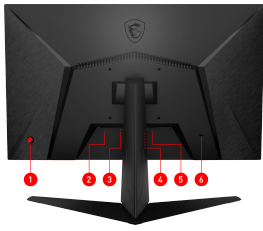

IPS Panel

Optimize the screen colors and brightness to enhance your viewing experience.

Night Vision

See every detail clearly in the dark, helping you find and attack enemies before they notice.

| | |
|----------------------|--|
| Compatibility | PC, Mac, PS5™, PS4™, Xbox, Mobile, Notebook * All trademarks and the registered trademarks are the property of their respective owners. |
| Note | Display Port: 1920 x 1080 (Up to 75Hz) HDMI: 1920 x 1080 (Up to 75Hz) The color gamut follows the CIE 1976 testing standard. |

CONNECTIONS

1. 5-way joystick navigator
2. DC Jack
3. 1x Display Port (1.2a)
4. 1x HDMI (1.4)
5. Earphone out
6. Kensington lock
- 7.