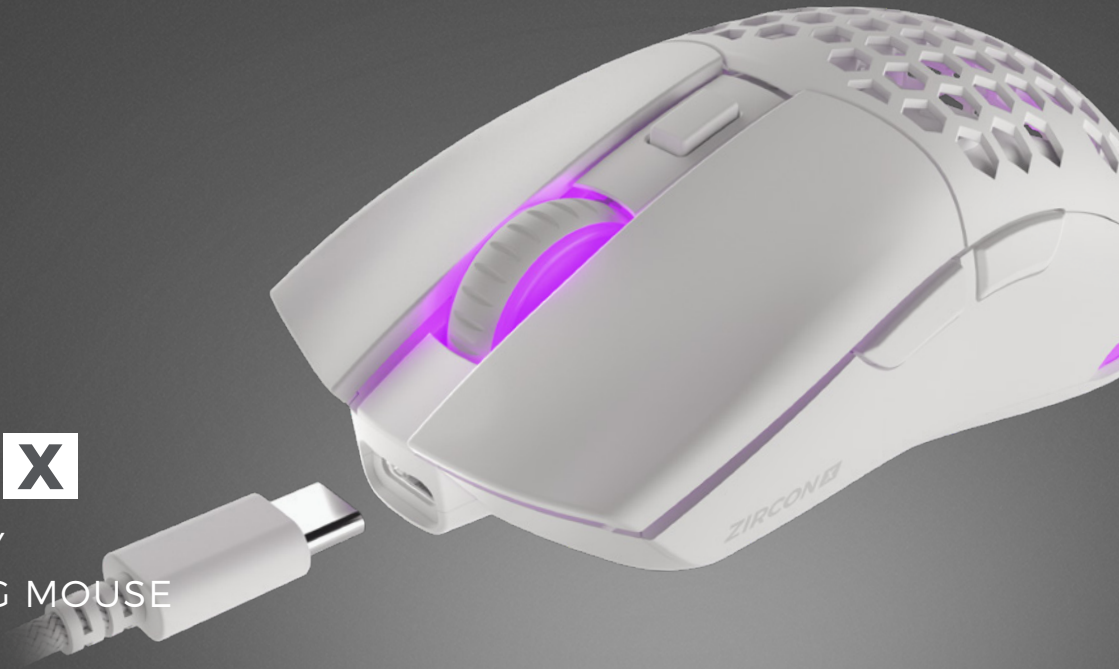

ZIRCON X

10TH ANNIVERSARY WIRELESS GAMING MOUSE

A wireless gaming mouse with dual connection, precise optical sensor and automatic sleep mode for energy saving. It is equipped with built-in rechargeable battery, ergonomic shape and durable button switches which provide fast reaction.

FEATURES:

- Unique certificate with limited serial number
- Innovative optical sensor with up to 19000 dpi
- Mechanical switches with lifetime up to 80 million presses
- Wireless connection 2.4Ghz with low latency
- Wired connection via USB-C Paracord cable
- Auto Stand-by mode for energy saving
- Light weight 72g
- LOD adjustment
- RGB backlight with Prismo effect
- Built-in rechargeable battery with up to 80 hours of operation
- 6 programmable buttons
- Gaming software with macro recording
- Built-in memory
- Nano receiver storage
- Rubber stickers improves grip control

PRODUCT SPECIFICATION:

Sensor type	Optical (PAW3370)
Communication with PC	Wireless 2.4Ghz + Wired
Resolution	50 - 19000 DPI
Maximum frame rate	Adjustable
Maximum acceleration	50 G
Maximum tracking speed	400 ips
Polling rate	1000 Hz
Number of buttons	6
Cable length	1,8m
Dimensions	118 x 61 x 39 mm
Mouse weight	72 g
Power Supply	Rechargeable battery 580 mAh
Software	Yes
System Requirements	Windows® XP/Vista/7/8/10, Linux, Android