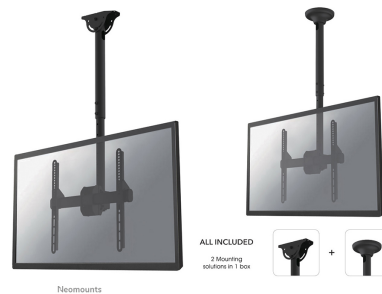

NM-C440BLACK

NEOMOUNTS BY NEWSTAR SELECT MONITOR

Neomounts by Newstar Select TV/Monitor
Ceiling Mount for 32"-60" Screen, Height
Adjustable - Black

SPECIFICATIONS

Color	Black
Depth	8 cm
Height	56 - 91 cm
Height adjustment	Manual
Max. screen size	60
Max. weight	50
Min. screen size	32
Min. weight	0
Rotate (degrees)	6°
Screens	1
Swivel (degrees)	360°
Tilt (degrees)	25°
Type	Full motion Tilt Rotate Swivel
VESA maximum	400x400 mm
VESA minimum	200x200 mm
VESA pattern	200x200 200x300 200x400 300x300 400x200 400x300 400x400
Warranty	5 year
EAN code	8717371445614

The Neomounts Select ceiling mount, model NM-C440BLACK is a tilt- and swivel ceiling mount for flat screens up to 60". This mount is a great choice for space saving placement or when wall mounting and floor placement is not an option.

Neomounts Selects' unique tilt (25°) and rotation (360°) technology allows the mount to change to any viewing angle to fully benefit from the capabilities of the flat screen. The support is easily height adjustable from 56 to 91 centimeters*. A unique cable management conceals and routes cables from ceiling to TV. Hide your cables in the column to keep it nice and tidy.

Neomounts Select NM-C440BLACK has two pivot points and is suitable for screens up to 60" (152 cm). The weight capacity of this product is 50 kg. The ceiling mount is suitable for screens that meet VESA hole pattern 200x200 to 400x400mm.