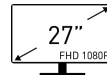

27" FHD 1080P

View your applications, spreadsheets and more with a perfect 27 inches screen with a breathtaking viewing experience that comes with Full HD resolution