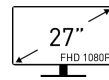

SPECIFICATIONS

PANEL SIZE	27"
PANEL RESOLUTION	1920 x 1080 (FHD)
REFRESH RATE	75Hz
RESPONSE TIME	4ms (GTG Min.)
PANEL TYPE	VA
BRIGHTNESS (NITS)	250 cd/m2
VIEWING ANGLE	178°(H) / 178°(V)
ASPECT RATIO	16:9
CONTRAST RATIO	3000:1
sRGB	102% (CIE 1976)
ACTIVE DISPLAY AREA (MM)	597.888(H) X 336.312(V)
PIXEL PITCH (H X V)	0.3114(H) X 0.3114(V)
SURFACE TREATMENT	Anti-glare
DISPLAY COLORS	16.7M
COLOR BIT	8 bits
VIDEO PORTS	1x HDMI (1.4b) □ 1x Type C (DisplayPort Alternate)
AUDIO PORTS	1x Headphone-out
KENSINGTON LOCK	Yes
SPEAKER	2x 1W
VESA MOUNTING	75 x 75 mm
POWER TYPE	External Adaptor (19V 3.42A)
POWER INPUT	100~240V, 50~60Hz
ADJUSTMENT (TILT)	-5° ~ 20°
ADJUSTMENT (SWIVEL)	-30° ~ 30°
ADJUSTMENT (HEIGHT)	0 ~ 110mm
DIMENSION (W X H X D)	611.5 x 250 x 533.7 mm (24.07 x 9.84 x 21.01 inch)
CARTON DIMENSION (W X H X D)	720 x 212 x 466 mm (28.35 x 8.35 x 18.2735 inch)
WEIGHT (NW / GW)	6.13 kg (13.51 lbs) / 8.1 kg (17.86 lbs)
Compatibility	PC, Mac, PS5™, PS4™, Xbox, Mobile, Notebook * All trademarks and the registered trademarks are the property of their respective owners.
Note	HDMI: 1920 x 1080 (Up to 75Hz) □ Type-C: 1920 x 1080 (Up to 75Hz)

FEATURES

Curved 1500R

Bring an immersive & comfortable viewing experience to eliminate distortion and cover a wider field of view

27" FHD 1080P

View your applications, spreadsheets and more with a perfect 27 inches screen with a breathtaking viewing experience that comes with Full HD resolution