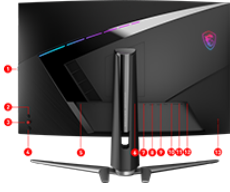

Carton Dimension (W X H X D)	882 x 550 x 233 mm / 34.72 x 21.65 x 9.17 inch
Weight (NW / GW)	9 kg ; 19.84 lbs / 12.8 kg ; 28.22 lbs
Frameless Design	Yes
Note	Display Port: 2560 x 1440 (Up to 165Hz) HDMI: 2560 x 1440 (Up to 144Hz) Type C. 2560 x 1440(Up to 165Hz) *sRGB and DCI-P3 follow CIE1976 standard

CONNECTIONS

1. Headset Hanger
2. Macro Key
3. 5-way joystick navigator
4. Power Button
5. Power Jack
6. 1x Display Port (1.2a)
7. 1x HDMI w/ CEC (2.0b)
8. 1x HDMI (2.0b)
9. 1x USB 2.0 Type C
10. 1x Earphone out
11. 1x USB 2.0 Type B Upstream Port
12. 2x USB 2.0 Type A
13. Kensington Lock