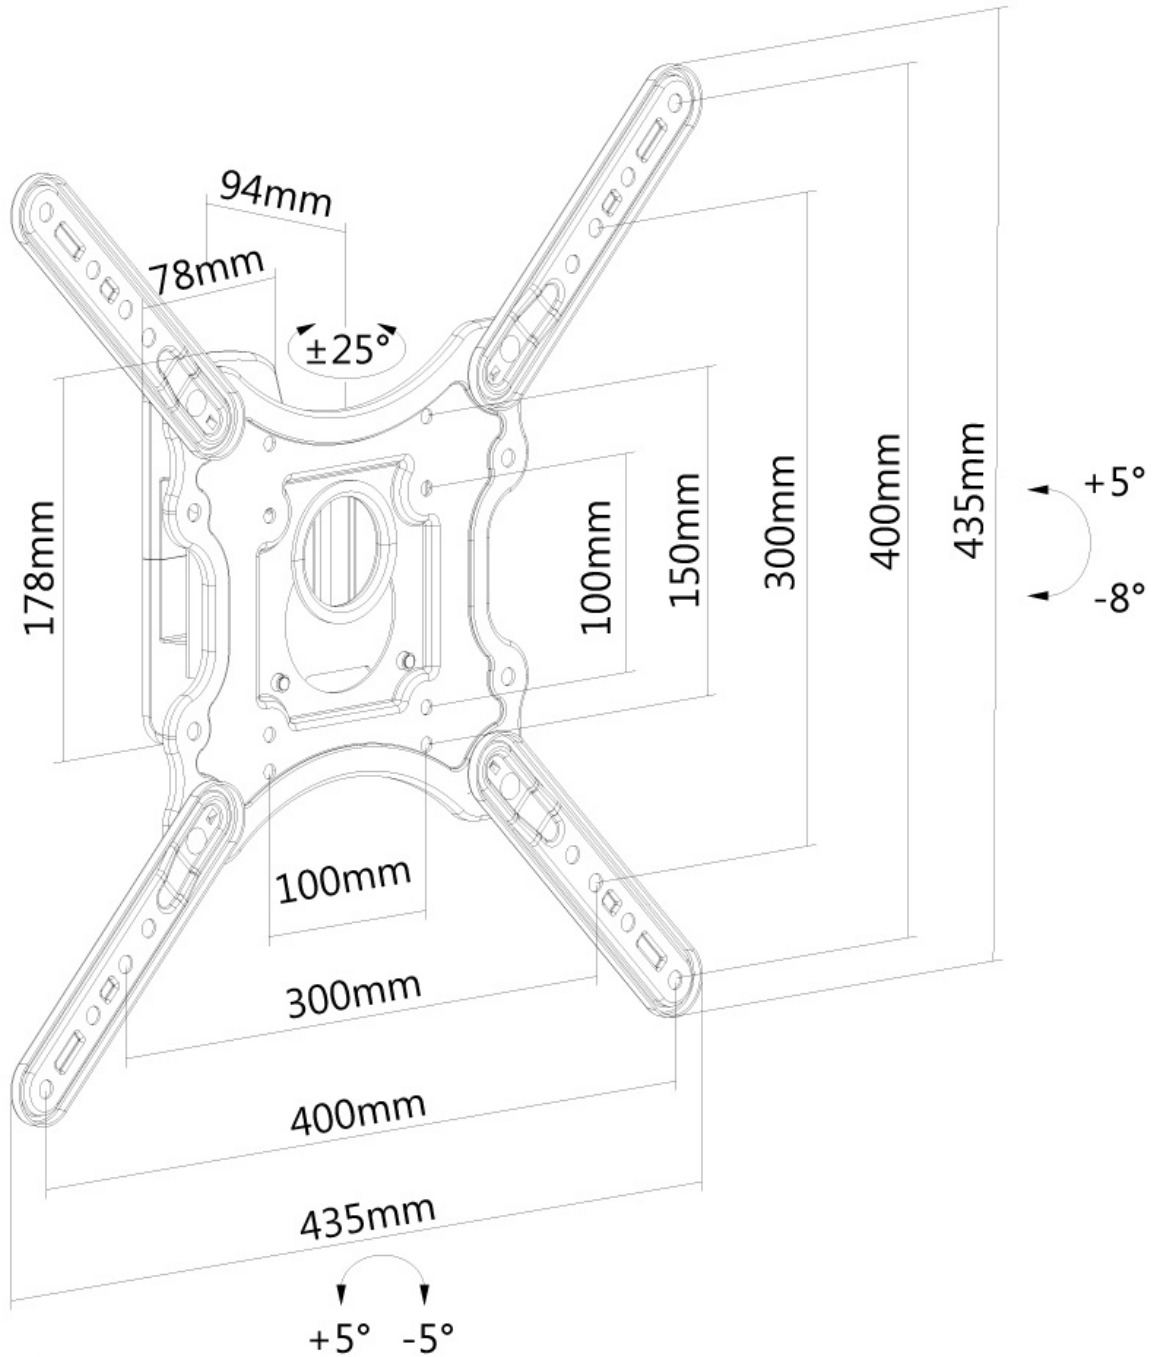

LED-W410BLACK

NEOMOUNTS TV WALL MOUNT

Neomounts