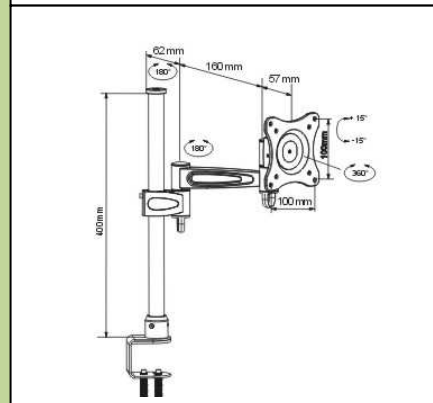

## Model name: LCD-B12

The LCD-B12 is a VESA desk bracket mount for LED/LCD Screens up to 24" (61 cm)

### General Information:

The SUNNE desk bracket mount LCD-B12 is suitable for screens from 10" to 24". The easy mounting design makes it a pleasure to fix the screen.

### Specifications:

Screen size	10" – 24"
Tilt/Swivel	Tilt: -15°~15°, Swivel: 180°
MAX weight	15 kg
Material	Aluminium
Profile:	height adjustable up to 400mm
Min VESA	75X75
Max VESA	100x100
Color	Black/Silver
Cable management	yes
EAN Code	5099091009417