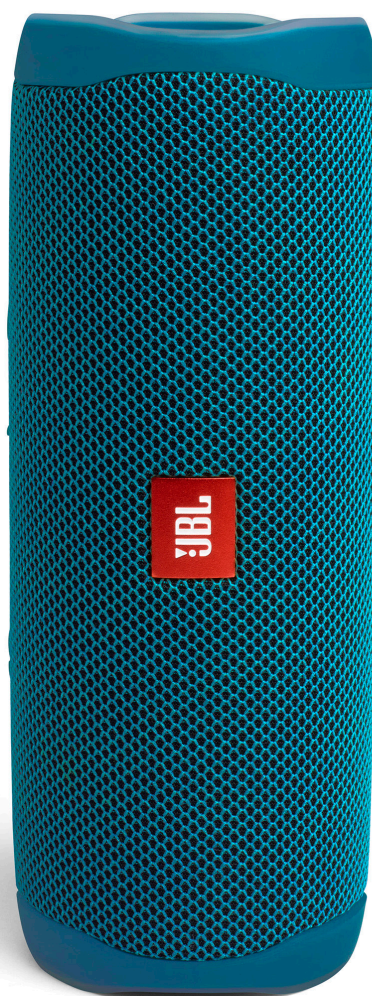

FLIP5 ECO EDITION

Portable Waterproof Speaker

Bold sound for every adventure.

Same bold sound. New bold design – made from 90% recycled plastic. Take your tunes on the go with the powerful JBL Flip 5 Eco edition. Our lightweight Bluetooth speaker goes anywhere. Bad weather? Not to worry. With its waterproof design, you can rock out to our Signature Sound rain or shine. Move more. Pair two JBL PartyBoost-compatible speakers together for stereo sound or link multiple JBL PartyBoost-compatible speakers to create a bigger party. Enjoy more than 12 hours of play time for your favorite music.

Features

- ▶ Sounds better than ever
- ▶ Bring the party anywhere
- ▶ Make a splash with IPX7 waterproof design
- ▶ Crank up the fun with PartyBoost
- ▶ Tough as it sounds
- ▶ New eco-friendly design

FLIP5 ECO EDITION

Portable Waterproof Speaker

Features and Benefits

Sounds better than ever

Feel your music. Flip 5 Eco edition's all new racetrack-shaped driver delivers high output. Enjoy booming bass in a compact package.

Tough as it sounds

Slip this little gem onto your wrist and get grooving. Its durable fabric material and rugged rubber housing keep the Flip 5 Eco edition safe while you let loose in the great outdoors.