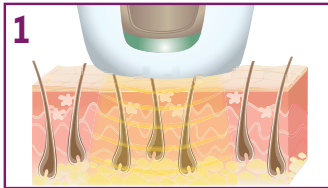

<sup>2)</sup> at minimum power level for arms, legs, face, armpits and the bikini line

german|engineering

IPL  
PURE SKIN PRO

beurer  
beauty

## MODE OF ACTION

1  
Melanin in the hair absorbs the light (IPL)

2  
The warmth generated deactivates the hair follicle

3  
The hair falls out and does not continue to grow