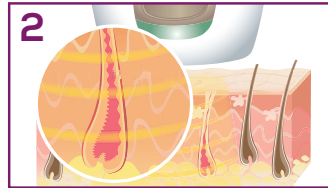

<sup>2)</sup> at minimum power level for arms, legs, face, armpits and the bikini line

german|engineering

IPL  
PURE SKIN PRO

beurer  
beauty

## MODE OF ACTION

1  
Melanin in the hair absorbs the light (IPL)

2  
The warmth generated deactivates the hair follicle

3  
The hair falls out and does not continue to grow