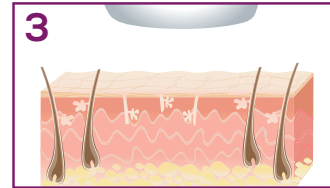

<sup>2)</sup> at minimum power level for arms, legs, face, armpits and the bikini line

german|engineering

IPL  
PURE SKIN PRO

beurer  
beauty

## MODE OF ACTION

1  
Melanin in the hair absorbs the light (IPL)

2  
The warmth generated deactivates the hair follicle

3  
The hair falls out and does not continue to grow