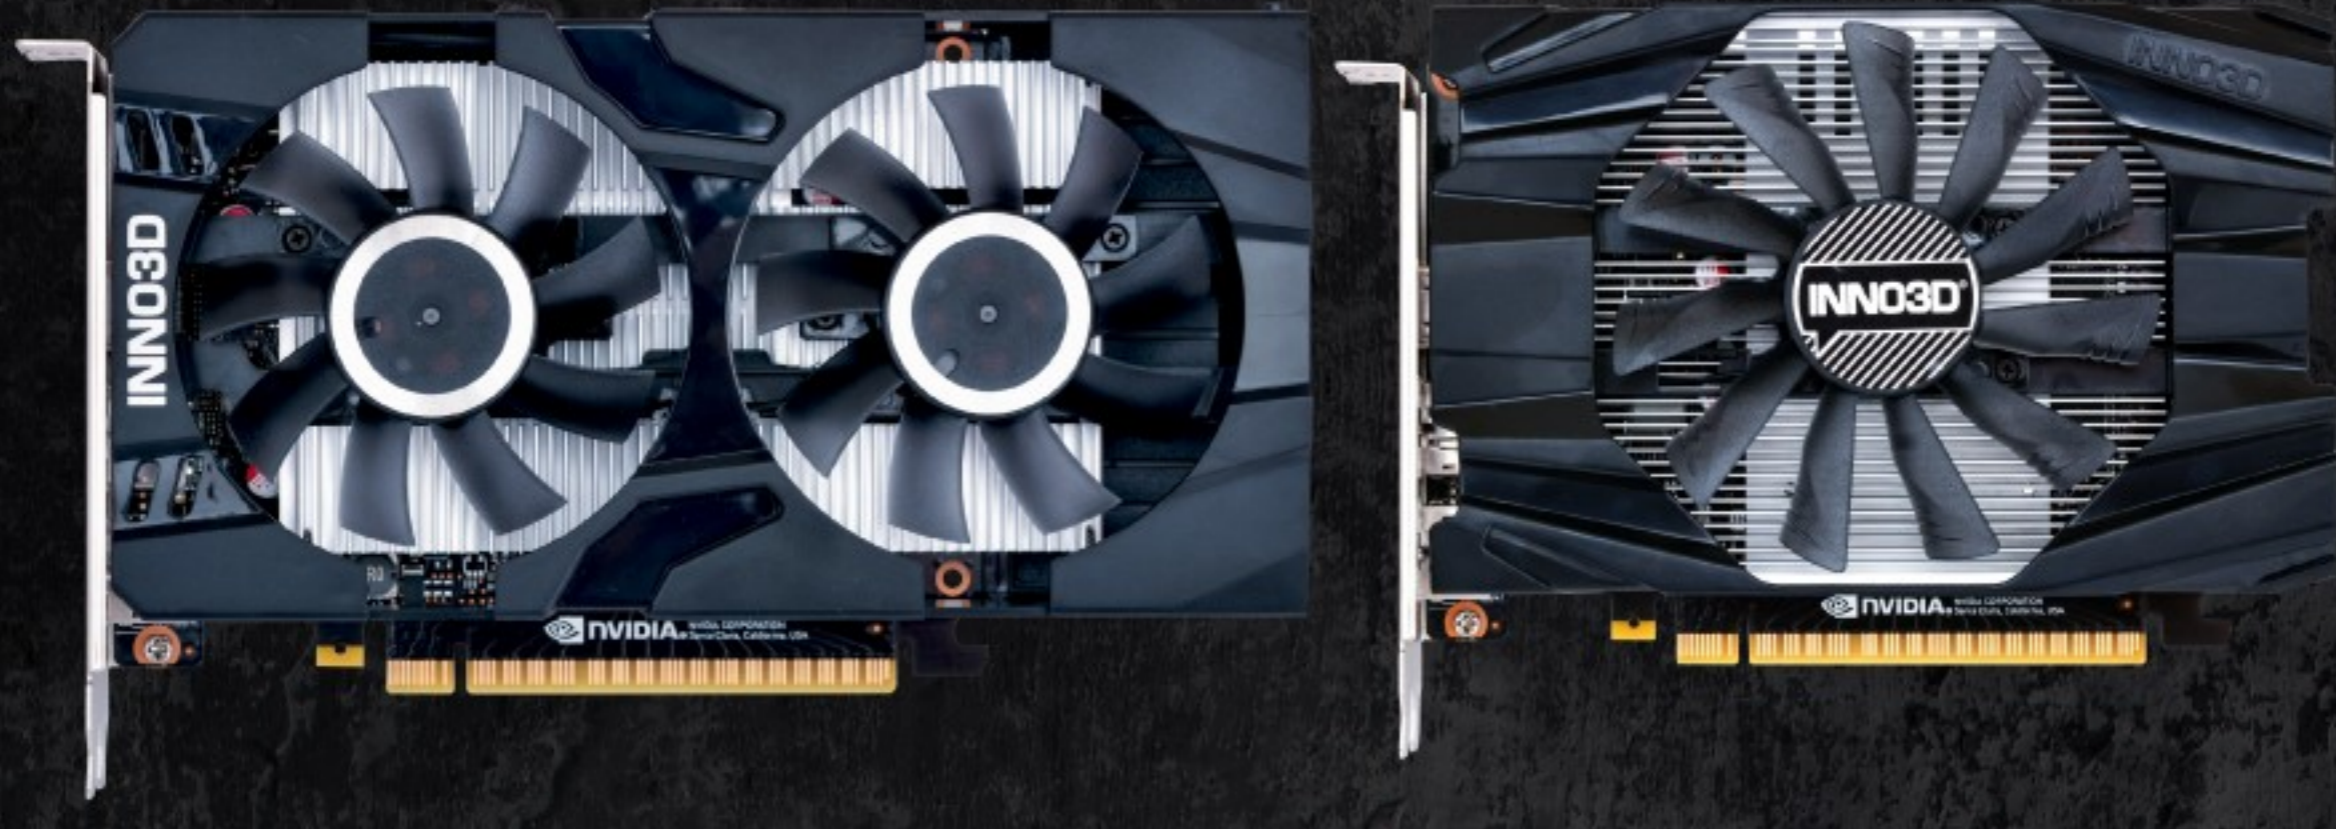

INNO3D® GEFORCE® GTX 1650 TWIN X2 OC + COMPACT

16: The New Supercharger

INNO3D® introduces its new Supercharger INNO3D® GeForce® GTX 1650 TWIN X2 OC + COMPACT which are no-brainers when considering upgrading your PC for performances that's up to 2x the GeForce® GTX 950 and up to 70% faster than the GTX 1050 on the latest titles. The GTX 1650 is the most ideal upgrade for entry-level gamers who are looking for a fast yet quiet and power-efficient option to play their favourite games. The new shading advancements improve performance, enhance image quality and deliver new levels of geometric complexity while a new unified memory architecture with twice the cache of its predecessor allows for better performance on complex modern games.

TURING SHADERS

Featuring concurrent execution of floating point and integer operations, adaptive shading technology, and a new unified memory architecture with twice the cache of its predecessor, Turing shaders enable awesome performance increases on today's games. Get 1.4X power efficiency over previous generation for a faster, cooler and quieter gaming experience that take advantage of Turing's advanced graphics features.

AWESOME PERFORMANCE

Easily upgrade your PC and get game ready with performance that's up to 2X the GeForce GTX 950 and up to 70% faster than the GTX 1050 on the latest games.

AMAZING GAMING PERFORMANCE WITH EFFICIENT COOLING SOLUTIONS WITH THE TWIN X2 OC AND COMPACT

The INNO3D® GeForce® GTX 1650 TWIN X2 OC and COMPACT memory configuration boasts 4GB of memory, GDDR5 with 128-bit running at 8Gbps. It is the best-in-class performance with the advanced graphics capabilities of the award-winning NVIDIA Turing architecture. It is a major upgrade of the core streaming multiprocessor to more efficiently handle the complex graphics of modern games.