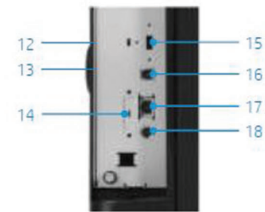

Product walkaround

1. Intuitive 10.9 cm (4.3 in) colortouchscreen control panel
2. 500-page output bin
3. Hardware integration pocket (HIP) for solution integration
4. 100-sheet face-up straight-through output bin
5. Easy front-door access to HP all-in-one toner cartridge
6. Built-in automatic two-sided printing
7. Two 500-sheet input trays support media up to A3 (11 x 17 in)
8. 3,500-sheet high-capacity input tray supports A4/letter media
9. Easy-access USB port to print files directly
10. 100-sheet multipurpose tray handles media up to 220 g/m² (53 lb bond)
11. Right-side doors provide access for clearing jams
12. 800 MHz processor, 1 GB standard memory
13. HP High-Performance Secure Hard Disk
14. Access port for optional Kensington-style lock
15. USB port (for connecting third-party devices)
16. Hi-Speed USB 2.0 printing port
17. HP Jetdirect Gigabit Ethernet print server
18. Foreign interface harness (for connecting third-party devices)