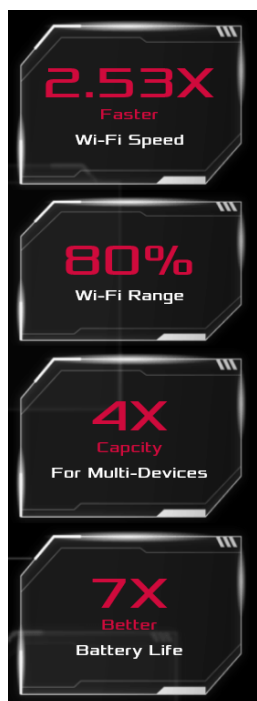

ROG Rapture GT-AX11000

ROG Rapture Wireless-AX11000 Tri-band gaming router

– World's first 10 Gigabit Wi-Fi router with quad-core processor and 2.5GBase-T Ethernet gaming port

- **Next-Gen Wi-Fi Standard** – 802.11ax Wi-Fi standard for better efficiency, throughput and range.
- **Ultrafast Wi-Fi Speed** – 11000Mbps Wi-Fi speed to handle even the busiest network with ease.
- **Triple-level Game Acceleration** – Accelerate game traffic every step of the way - from device to game server.
- **Battle-ready-hardware** – 1.8GHz quad-core CPU and 2.5GBase-T port for ultimate performance.
- **Front-line Network Security** – Neutralize internet threats before they hit your network.

Next-Gen Ultra Fast Wi-Fi Standard, 802.11AX – Speeds up to over 10Gbps

- **Ultrafast Wi-Fi Speed**

Featuring 160MHz bandwidth and 1024-QAM for dramatically faster wireless connections. With a total networking speed of about 11000Mbps — 1148Mbps on the 2.4GHz band and 4804Mbps on the 5GHz-1 and 5GHz-2 band.