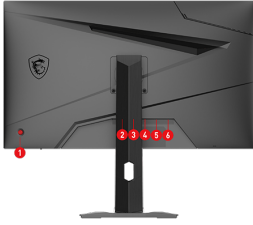

Carton Dimension (W X D X H)	WW carton: 815 x 145 x 502 mm / Outer: 830 x 158 x 526 mm
Console Mode	2K Resolution PS5™ Optimization FHD@120Hz * All trademarks and the registered trademarks are the property of their respective owners.
Frameless Design	Yes
PIP / PBP Function	Yes
VESA Mounting	75 x 75 mm
Weight (NW / GW)	6.05 kg / 8 kg Without Stand: 4.05 kg
Note	Display Port: 2560 x 1440 (Up to 170Hz by DP overclocking). Type-C: 2560 x 1440 (DP alt. w/ PD Charging 15W) HDMI™: 2560 x 1440 (Up to 144Hz) Adobe RGB, DCI-P3 and sRGB follow CIE1976 Standard

CONNECTIONS

1. 5-way joystick navigator
2. DC jack
3. Earphone out
4. 2x HDMI™ (2.0b)
5. 1x Display Port (1.4)
6. Type-C (15W PD Charging)