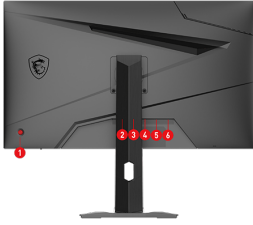

SPECIFICATIONS

Panel Size	27" (69cm)
Active Display Area (mm)	597.6 (H) x 336.15 (V)
Curvature	Flat
Panel Type	Rapid IPS
Panel Resolution	2560x1440 (WQHD)
Pixel Pitch (H x V)	0.2331(H)x0.2331(V)
Aspect Ratio	16:9
Brightness (nits)	300 (Typ.) 400 (HDR Peak)
Contrast Ratio	1000:1
DCR	100000000:1
Signal Frequency	90.9~242.4 KHz(H) / 48~170 Hz(V)
Refresh Rate	170Hz
Response time	1ms GtG
DYNAMIC REFRESH RATE TECHNOLOGY	FreeSync Premium
HDR Support	VESA DisplayHDR 400
Video ports	2x HDMI™ (Supports WQHD@144Hz as specified in HDMI™ 2.0b) 1x DisplayPort (Supports WQHD@170Hz as specified in DisplayPort 1.4 By DP overclocking) 1x Type-C (DP Alt.)
USB ports	N/A
Audio ports	1x Headphone out
Viewing Angle	178° (H) / 178° (V)
Adobe RGB / DCI-P3 / sRGB	93% / 95% / 150%
Surface Treatment	Anti-glare
Display Colors	1.07B (8 bits + FRC)
Power Type	External Adaptor 19V 3.42A
Power Input	100~240V, 50/60Hz
Adjustment (Tilt)	-5° ~ 20°
Adjustment (Swivel)	-45° ~ 45°
Adjustment (Pivot)	-90° ~ 90°
Adjustment (Height)	0 ~ 130mm
Kensington Lock	Yes
Control	5-way OSD navigation joystick
ACTIVATED RANGE	48 to 170Hz
Dimension (W x D x H)	613.49 x 196.48 x 402.08 mm / 613.5 x 69.74 x 362.46 mm (without stand)

Carton Dimension (W X D X H)	WW carton: 815 x 145 x 502 mm / Outer: 830 x 158 x 526 mm
Console Mode	2K Resolution PS5™ Optimization FHD@120Hz * All trademarks and the registered trademarks are the property of their respective owners.
Frameless Design	Yes
PIP / PBP Function	Yes
VESA Mounting	75 x 75 mm
Weight (NW / GW)	6.05 kg / 8 kg Without Stand: 4.05 kg
Note	Display Port: 2560 x 1440 (Up to 170Hz by DP overclocking). Type-C: 2560 x 1440 (DP alt. w/ PD Charging 15W) HDMI™: 2560 x 1440 (Up to 144Hz) Adobe RGB, DCI-P3 and sRGB follow CIE1976 Standard

CONNECTIONS

1. 5-way joystick navigator
2. DC jack
3. Earphone out
4. 2x HDMI™ (2.0b)
5. 1x Display Port (1.4)
6. Type-C (15W PD Charging)