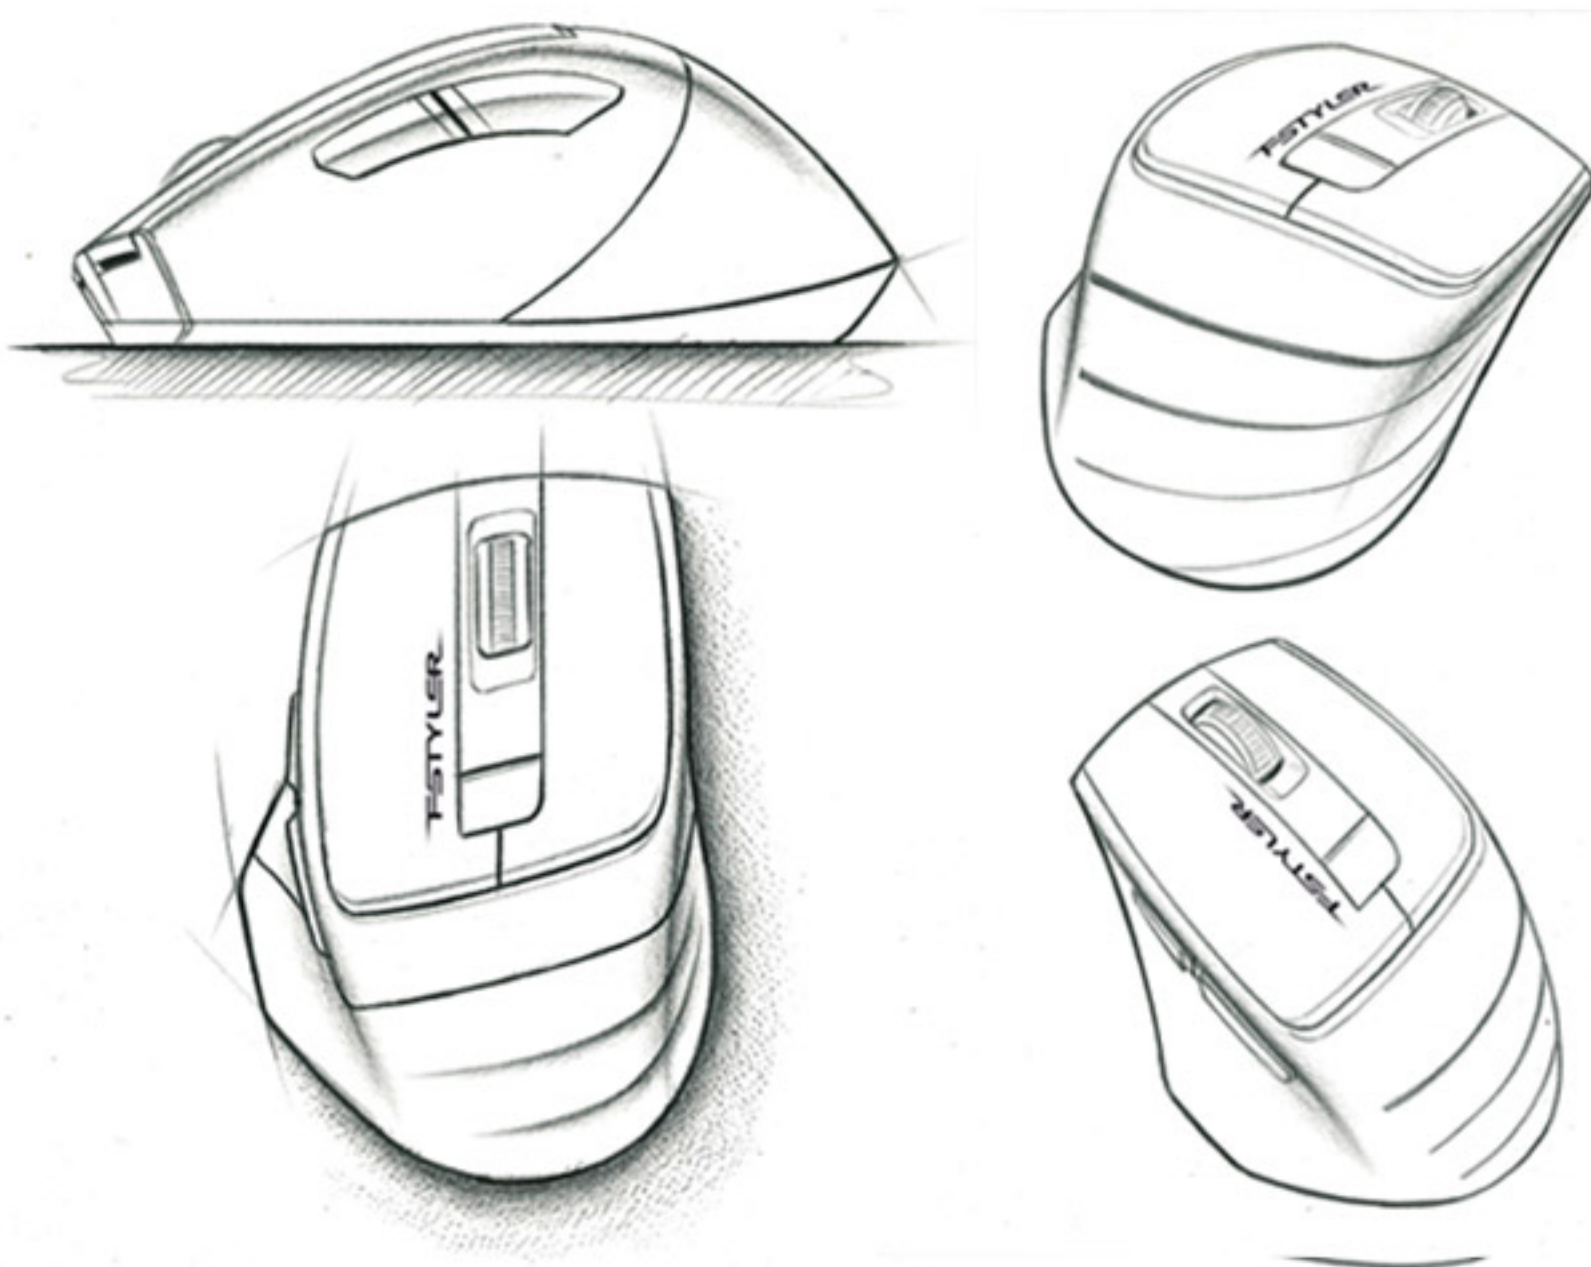

POWER ON/OFF SWITCH

Switch button on the back makes the mouse to perfect on-the-go companion.