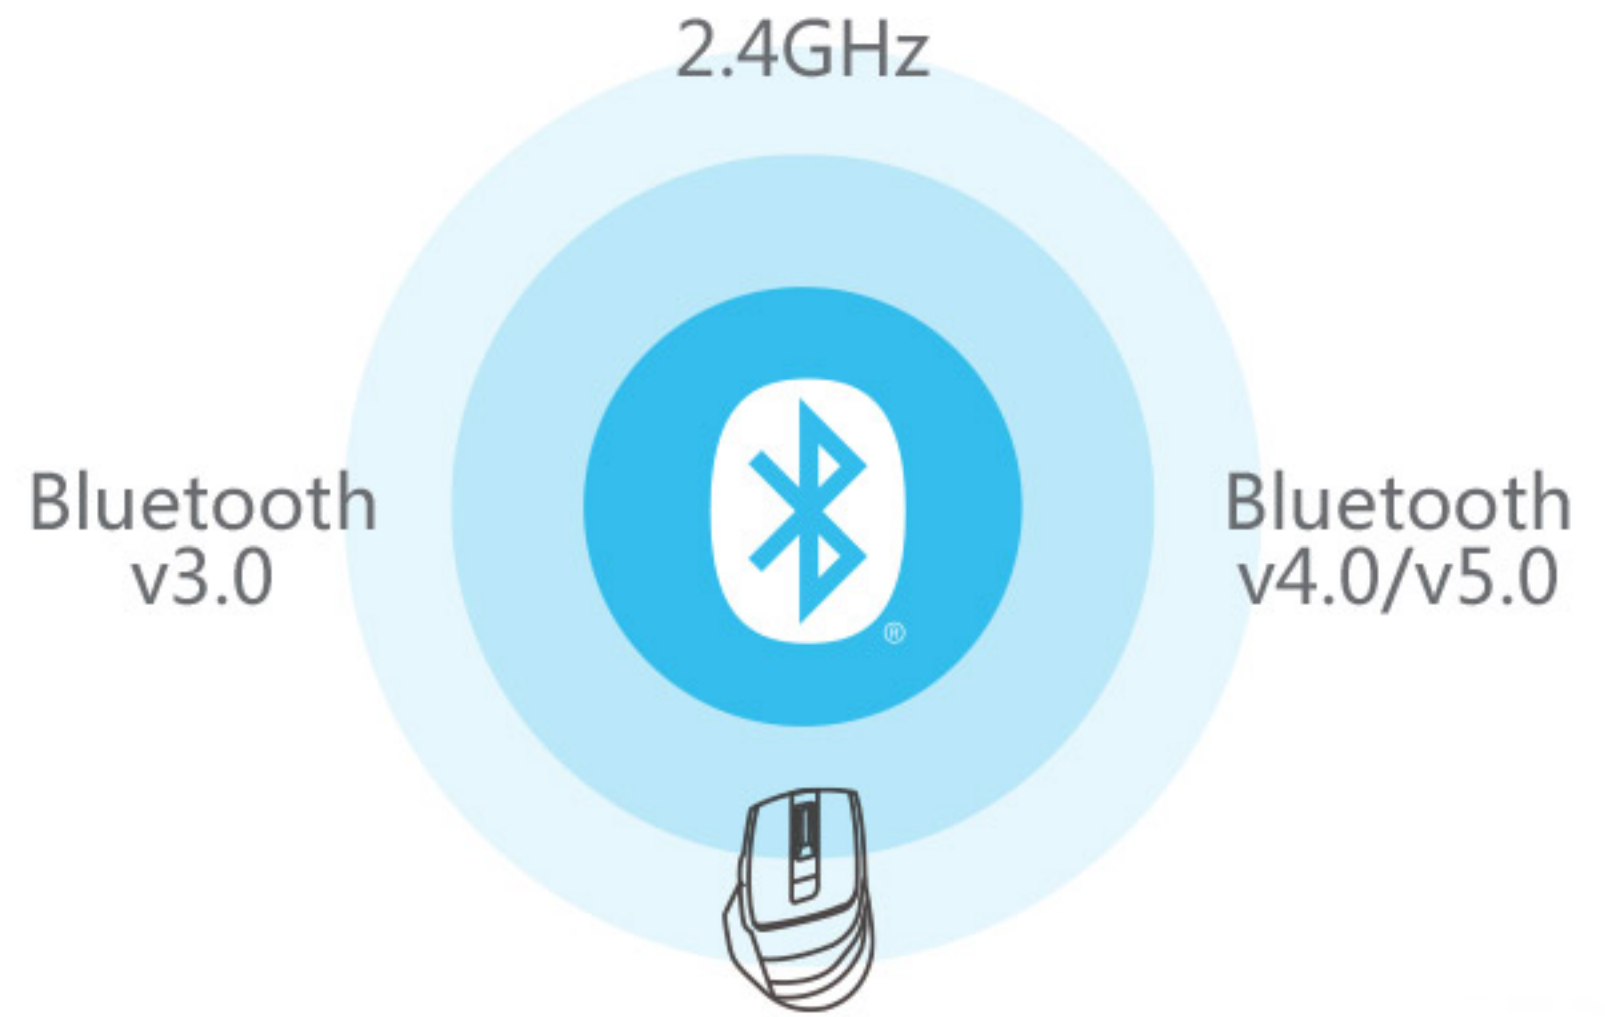

Wireless Range

Power Saving

Up to 8 Months

Auto-Channel Sort

Optical Sensor

4-Level Adjustable

Power On/Off Switch

2 Thumb Side Buttons

2.4GHz Receiver

**WIDE COMPATIBILITY**

Well compatible with Windows, Macbook, Android and iOS.

**BLUETOOTH v5.0/v4.0/v3.0/2.4GHz**

FB35 comes with dual mode -- Bluetooth mode and 2.4GHz Wireless mode, which bring quick response, precise movement, stable connection & smoother tracking.

**SWITCH UP TO 4 DEVICES**

4 Devices can be connected at the same time. It realizes free switches between 3 devices only by one click.

**SMART WIRELESS SOC TECHNOLOGY**

Extreme quality offer over 8 months lifetime. Go longer between battery changes with energy efficient engineering. Automatically conserves power after 20 seconds and goes to sleep after 8 minutes of inactivity.