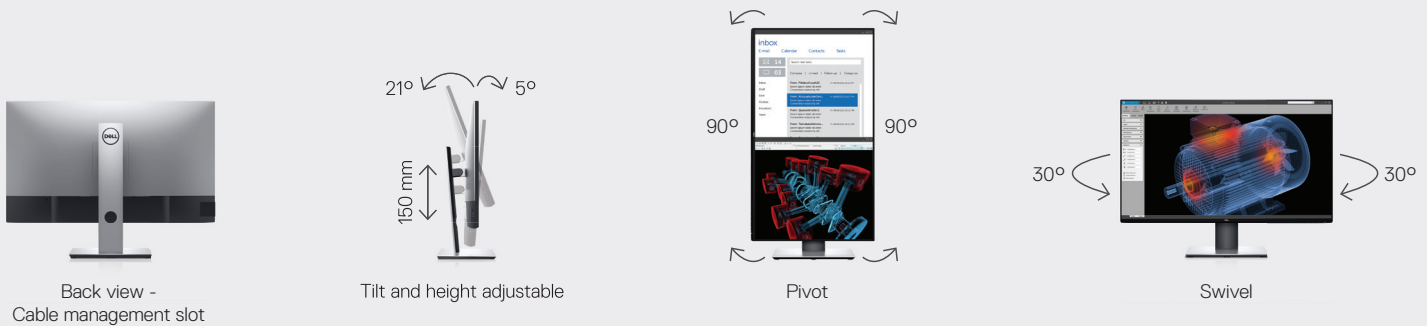

# Adjustability and connectivity

DELL ULTRASHARP 32 4K USB-C MONITOR | U3219Q

Easily adjust the panel to your preferred viewing position.