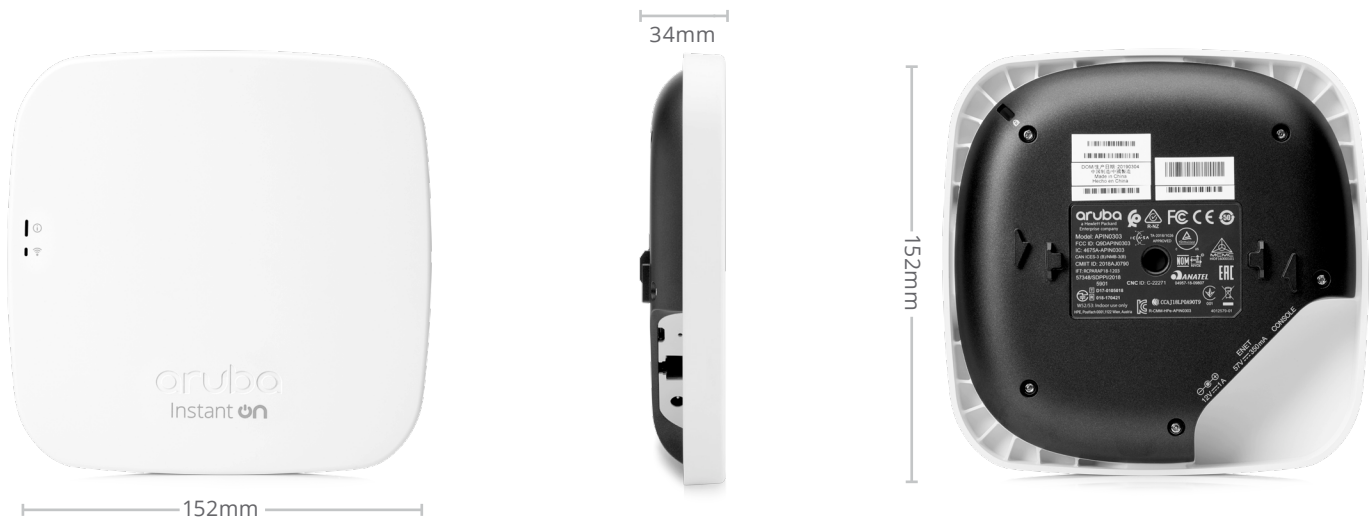

TECHNICAL SPECIFICATIONS

IN THE BOX

- Aruba Instant On AP11 Indoor Access Point
- Aruba Instant On AP11 Quick Start guide
- Ceiling rail mount clip
- Ethernet cable
- Solid surface mount clip

RADIOS

- Dual radio for simultaneous dual-band operation
- 5 GHz 802.11ac 2x2 MIMO for up to 867 Mbps wireless data rate, with Multi User MIMO support (Wi-Fi 5)
- 2.4 GHz 802.11n 2x2 MIMO for up to 300 Mbps wireless data rate (Wi-Fi 4)

MAXIMUM (AGGREGATE, CONDUCTED TOTAL) TRANSMIT POWER (LIMITED BY LOCAL REGULATORY REQUIREMENTS)

- 5GHz band: +21dBm (+18dBm per chain)
- 2.4Ghz band: +21dBm (+18dBm per chain)

INTERFACES

- Uplink Gigabit Ethernet port, with PoE-in support (802.3af)
- DC power connector (12V)
- Bluetooth Low Energy (BLE) radio
- LED status indicators (2)
- Reset/LED control button
- Kensington security slot

PHYSICAL SPECIFICATIONS

- 152mm x 152mm x 34mm, excluding mount accessories
- Weight: 193g

POWER

- Power over Ethernet (POE): 802.3af (class 3)
- Max power consumption (worst-case): 10.1W (PoE), 8.8W (DC)
- DC power (12V)
- Note: Power sources are sold separately

ANTENNAS

- Integrated down-tilt omni-directional antennas with maximum individual antenna gain of 3.3dBi in 2.4GHz and 5.8dBi in 5GHz

MOUNTING

- The access point ships with a (black) mount clip to attach to suspended ceiling rails, and a (white) mount clip to attach to solid surfaces (wall/ceiling)

ENVIRONMENTAL & RELIABILITY

- Operating temperature: 0° C to +40° C (+32° F to +104° F)
- MTBF: 795khrs (91yrs) at +25° C

INDUSTRY CERTIFICATIONS

- UL 2043 plenum rating
- EN 60601-1-1 and EN 60601-1-2 (for deployment in medical environments)
- Wi-Fi Alliance certified (WFA) 802.11ac with Wave 2 (Wi-Fi 5), WPA2, WPA3

MANAGEMENT OPTIONS

- Instant On mobile application (Android & iOS)
- Cloud Portal: Portal.ArubaInstantOn.com

WARRANTY & SUPPORT

- Aruba Instant On 1 Year warranty with 24X7 phone support for first 90 days and chat support for the entire warranty period. Community support as long as you own the products