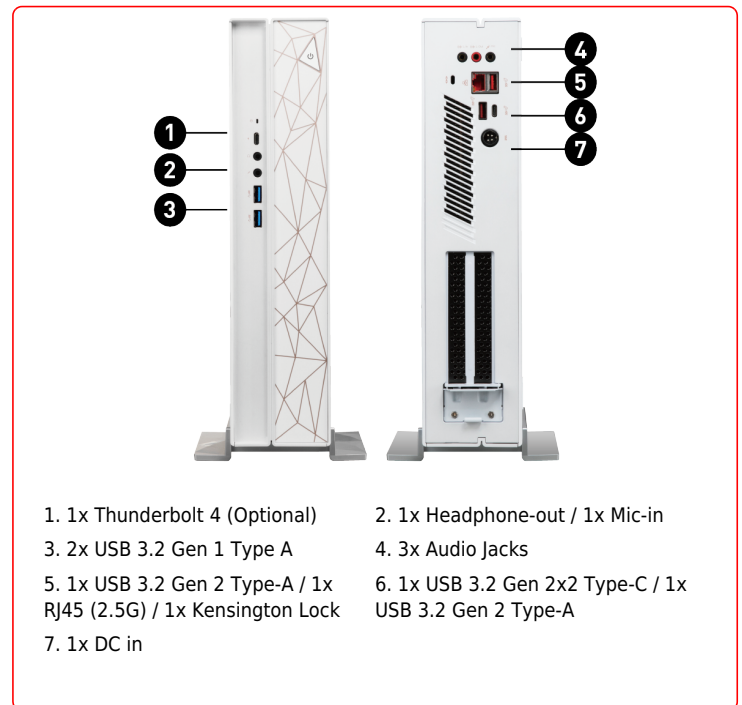

Wi-Fi 6E

The latest Wi-Fi 6E delivers stunning speed while keeps the network smooth and stable even when sharing the network with numerous users.

CONNECTIONS

- | | |
|--|--|
| 1. 1x Thunderbolt 4 (Optional) | 2. 1x Headphone-out / 1x Mic-in |
| 3. 2x USB 3.2 Gen 1 Type A | 4. 3x Audio Jacks |
| 5. 1x USB 3.2 Gen 2 Type-A / 1x RJ45 (2.5G) / 1x Kensington Lock | 6. 1x USB 3.2 Gen 2x2 Type-C / 1x USB 3.2 Gen 2 Type-A |
| 7. 1x DC in | |