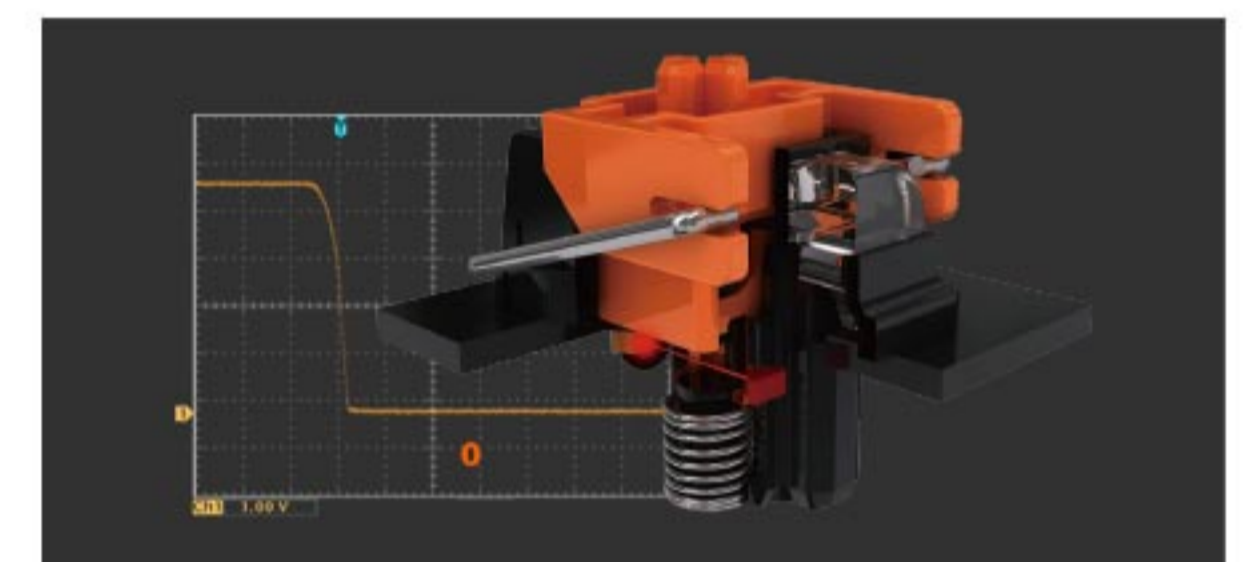

### LIGHT STRIKE RGB MECHANICAL GAMING KEYBOARD

Innovative Libra Optical Light Strike technology leverages on a stabilizer bar to provide consistent keystrokes no matter how you game.

Optical Switch	LK Libra Orange Switch	LK Libra Brown Switch
Switch Type	Tactile and Clicky	Linear and Smooth
Total Travel Distance	3.5 ± 0.3 mm	3.5 ± 0.3 mm
Actuation Point	1.5 ± 0.5 mm	1.5 ± 0.5 mm
Actuation Force	40 ± 10 cN	40 ± 10 cN
Tactile Force	50 ± 10 cN	N / A

### 25% Faster Keystroke

LK optical switch travel with distance of 3 mm, which is 25% faster than traditional metal switch (Traditional metal switch travels at distance of 4 mm).