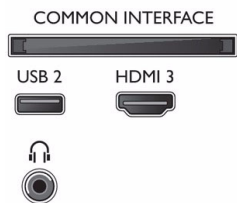

- Box dimensions (W x H x D): 1070.0 x 680.0 x 150.0 mm
- Set dimensions (W x H x D): 967.0 x 570.9 x 76.9 mm
- Set dimensions with stand (W x H x D): 967.0 x 595.3 x 190.1 mm
- Product weight: 9.2 kg
- Weight incl. Packaging: 13.4 kg
- VESA wall mount compatible: 200 x 200 mm
- Product weight (+stand): 11.2 kg
- Stand dimensions (W x H x D): 600.0 x 24.4 x 190.1 mm

Accessories

- Included accessories: Remote Control, 2 x AAA Batteries, Power cord, Quick start guide, Legal and safety brochure, Tabletop stand

Colour & Finish

- TV Front: Light Silver

Connections

Side

Rear