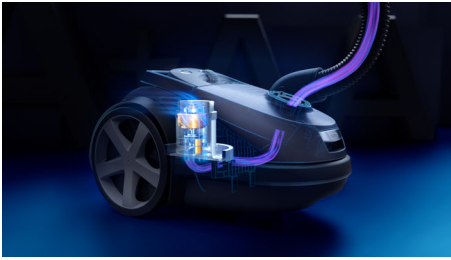

Vacuum cleaner with bag
A+AA energy label Allergy filter, 66 dB for quiet vacuuming, 12m radius, Cat & Dog

FC8785/09

Highlights

A+AA energy label

This vacuum cleaner is engineered for high performance with low energy consumption. The product is rated A+ on the EU energy label.