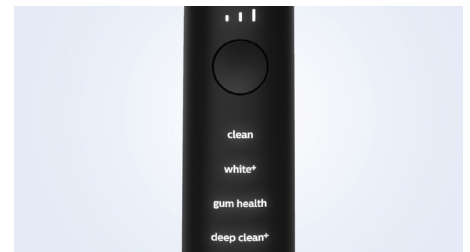

Easily start a healthy habit

Interproximal cleaning is very important to overall oral health. AirFloss is an easy way to clean deeper between teeth, helping to form a healthy habit.

Better gum health

Philips Sonicare AirFloss Pro/Ultra is clinically proven to improve gum health as much as floss.** Helps improve gum health in as little as two weeks.

Helps prevent cavities

By gently bursting away plaque that brushing missed, Philips Sonicare AirFloss Pro/Ultra helps prevent cavities from forming in the spaces between your teeth.

High performance nozzle

The new AirFloss Pro/Ultra high performance nozzle amplifies the power of our air and micro-droplet technology to be more effective and efficient than ever.

Cleans in just 60 seconds

With the AirFloss Pro/Ultra, cleaning your entire mouth takes less than 60 seconds a day. Simply select your burst frequency (single, double or triple), and hold down the activation button for continuous automatic bursts or press and release for manual burst mode.

4 modes, 3 intensities

The DiamondClean 9000 comes with Clean, White+, Gum Health and Deep Clean+ to take care of your brushing needs. Clean mode is for exceptional everyday cleaning, White+ is for removing stains, Gum Health provides a gentle yet effective clean for gums and Deep Clean+ gives you an invigorating deep clean. Three intensities allow you to choose between a higher setting to boost your clean and a lower one for more-sensitive mouths.