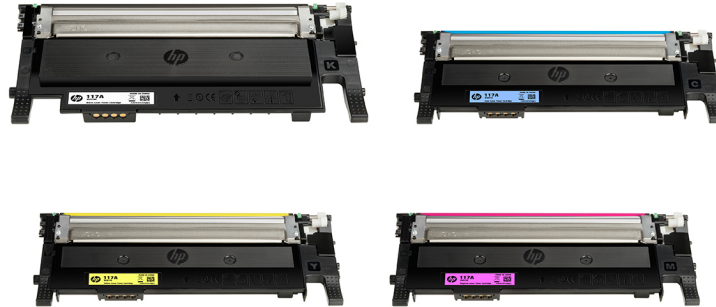

HP 117 Laser Printing Supplies

(W2070A, W2071A, W2072A, W2073A)

Ideal for micro and small offices that would like to begin printing with laser technology from an industry leader – HP.

Print business documents with colour highlights and vibrant full-colour marketing materials. HP's low-priced and reliable Original Laser Toner cartridges are designed for your home or office and your budget.

Legendary HP reliability

Photo quality

Environmental globe

HP Original Supplies

A great price for great quality

Original HP Laser toner cartridges deliver consistently impressive prints. Get the quality an industry leader offers for your office at a surprisingly affordable price.

Reliable quality from Original HP toner cartridges that deliver consistent printing at a low purchase price.

Get text quality with Original HP toner

Trust HP Original Toner cartridges for consistent, high-quality black printing. When you want to print, you'll get the caliber of reliable results and the prints you need from the HP toner cartridges specially designed to work with your HP printer.